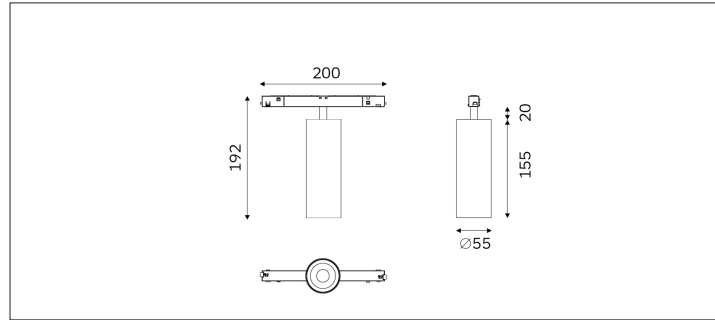

62.05512 FOS Track Lighting

Connected Load	24W
Colour Temperature	2700/3000/3500/4000K
Colour Rendition Index	CRI 90
Optics	LENS
Beam Angle	20D/32D/41D/49D
Track	Low Voltage Track
Light Distribution	FOS Track Lighting
Luminous Flux Of The Luminaire	2677lm
Luminaire Efficacy	111lm/W
Colour Deviation	SDCM < 5
Light Source	LED
LED Type	COB
Dimming Method	1-10V/ Dali
Cover Material	Aluminum
Body Material	Aluminum
IP Rating	IP20
Housing Colour	Matt White/ Matt Black
Weight	0.6Kg
Technical Region	Input 48V

Light Beam Talbe		
h(m)	E(lx)	D(m)
		20°
1.0	9335	0.57
2.0	2334	0.14
3.0	1037	1.71
4.0	583	2.28
5.0	373	2.85

It is an individual solution with a high degree of flexibility. all inserts are mounted completely without tools and held within the profile by a magnetic force. With just one flick of the wrist, you can adjust the inserts as needed at any time to set the scene for your desired object. Application areas: residential, hotel, restaurants, retail and other high-end places.