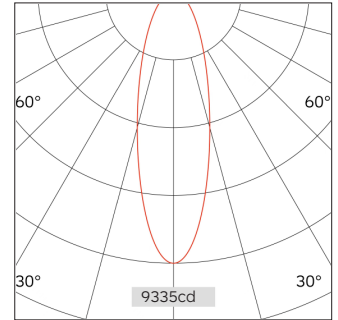

62.05512 FOS Track Lighting

Connected Load	24W
Colour Temperature	2700/3000/3500/4000K
Colour Rendition Index	CRI 90
Optics	LENS
Beam Angle	20D/32D/41D/49D
Track	Low Voltage Track
Light Distribution	FOS Track Lighting
Luminous Flux Of The Luminaire	2677lm
Luminaire Efficacy	111lm/W
Colour Deviation	SDCM < 5
Light Source	LED
LED Type	COB
Dimming Method	1-10V/ Dali
Cover Material	Aluminum
Body Material	Aluminum
IP Rating	IP20
Housing Colour	Matt White/ Matt Black
Weight	0.6Kg
Technical Region	Input 48V