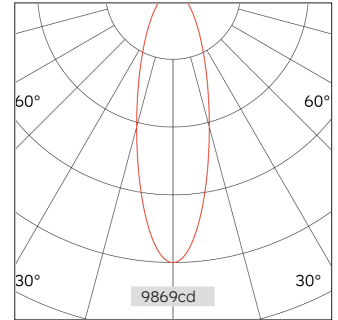

51.07518 SLIM FIXED RECESSED DOWNLIGHT

Light Distribution	Slim Recessed Downlight
Colour Temperature	2700/3000/3500/4000K
Colour Rendition Index	CRI 90
Optics	LENS
Beam Angle	21D/31D/40D/50D
Cut out	75mm
Connected Load	25W
Luminous Flux Of The Luminaire	2795lm
Luminaire Efficacy	115lm/W
Colour Deviation	SDCM <5
Light Source	LED
LED Type	COB
Dimming Method	Triac/1-10V/ Dali
Cover Material	Aluminum
Body Material	Aluminum
IP Rating	IP20
Housing Colour	Sandy White/ Sandy Black
Weight	0.5Kg
Technical Region	220-240V 50/60Hz

Light Beam Table

H(m)	E(lx)	D(m)
		31°
1.0	9869	0.56
2.0	2467	1.11
3.0	1096	1.67
4.0	616	2.23
5.0	394	2.78

Small sizes but can be high power.
Have fixed and adjustable 2 versions, each version have 4 sizes and 4 power for selected, can almost meet all the requirements. With anti-glare reflector, created a comfortable environment.