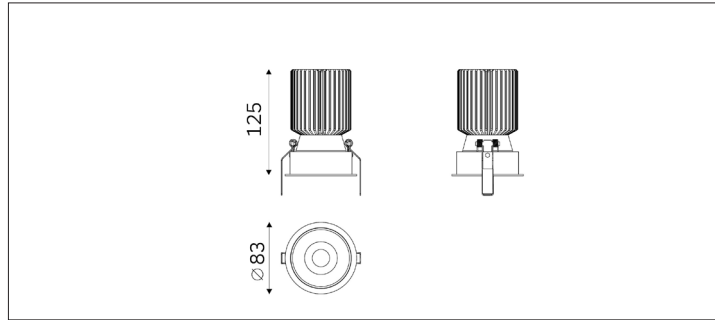

51.07518 SLIM FIXED RECESSED DOWNLIGHT

Light Distribution	Slim Recessed Downlight
Colour Temperature	2700/3000/3500/4000K
Colour Rendition Index	CRI 90
Optics	LENS
Beam Angle	21D/31D/40D/50D
Cut out	75mm
Connected Load	25W
Luminous Flux Of The Luminaire	2795lm
Luminaire Efficacy	115lm/W
Colour Deviation	SDCM <5
Light Source	LED
LED Type	COB
Dimming Method	Triac/1-10V/ Dali
Cover Material	Aluminum
Body Material	Aluminum
IP Rating	IP20
Housing Colour	Sandy White/ Sandy Black
Weight	0.5Kg
Technical Region	220-240V 50/60Hz

Light Beam Table

H(m)	E(lx)	D(m)
		31°
1.0	9869	0.56
2.0	2467	1.11
3.0	1096	1.67
4.0	616	2.23
5.0	394	2.78

Small sizes but can be high power.
Have fixed and adjustable 2 versions, each version have 4 sizes and 4 power for selected, can almost meet all the requirements. With anti-glare reflector, created a comfortable environment.