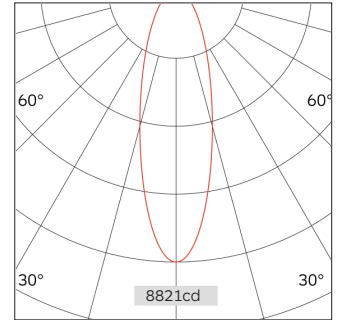

52.07 5 2 3 Intero Recessed Downlight

Light Distribution	Intero Recessed Downlight
Colour Temperature	2700/3000/3500/4000K
Colour Rendition Index	CRI 90
Optics	Lens
Beam Angle	32D/40D/48D/58D
Cut Out	75mm
Connected Load	32W
Luminous Flux Of The Luminaire	3653lm
Luminaire Efficacy	114.16lm/W
Colour Deviation	SDCM < 5
Light Source	LED
LED Type	COB
Dimming Method	Triac/0-10V/ Dali
Cover Material	Aluminum
Body Material	Aluminum
IP Rating	IP20
Housing Colour	Sandy White/ Sandy Black
Weight	0.7Kg
Technical Region	220-240V 50/60Hz

Light Beam Table		
h(m)	E(lx)	D(m)
		32°
1.0	8821.25	0.58
2.0	2205.31	1.15
3.0	980.14	1.73
4.0	551.33	2.30
5.0	352.85	2.88

Widely used in star hotels, high-end clubs, homes, offices and stores, Large shopping malls, chain stores and so on.