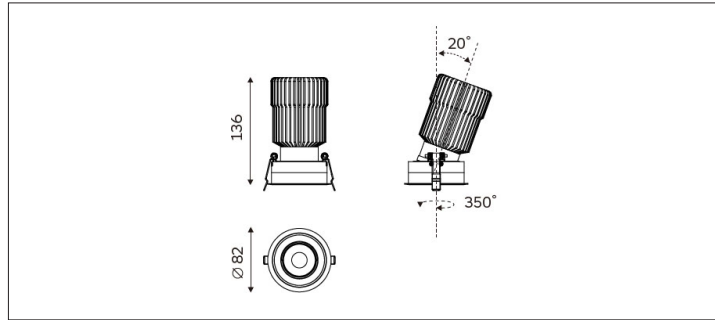

52.07 5 2 3 Intero Recessed Downlight

Light Distribution	Intero Recessed Downlight
Colour Temperature	2700/3000/3500/4000K
Colour Rendition Index	CRI 90
Optics	Lens
Beam Angle	32D/40D/48D/58D
Cut Out	75mm
Connected Load	32W
Luminous Flux Of The Luminaire	3653lm
Luminaire Efficacy	114.16lm/W
Colour Deviation	SDCM < 5
Light Source	LED
LED Type	COB
Dimming Method	Triac/0-10V/ Dali
Cover Material	Aluminum
Body Material	Aluminum
IP Rating	IP20
Housing Colour	Sandy White/ Sandy Black
Weight	0.7Kg
Technical Region	220-240V 50/60Hz

Light Beam Table		
h(m)	E(lx)	D(m)
		32°
1.0	8821.25	0.58
2.0	2205.31	1.15
3.0	980.14	1.73
4.0	551.33	2.30
5.0	352.85	2.88

Widely used in star hotels, high-end clubs, homes, offices and stores, Large shopping malls, chain stores and so on.