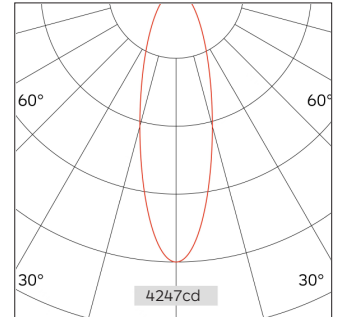

52.05 5 2 3 Intero Recessed Downlight

Light Distribution	Intero Recessed Downlight
Colour Temperature	2700/3000/3500/4000K
Colour Rendition Index	CRI 90
Optics	Lens
Beam Angle	27D/30D/43D/54D
Cut Out	55mm
Connected Load	10W
Luminous Flux Of The Luminaire	1173lm
Luminaire Efficacy	117.3lm/W
Colour Deviation	SDCM < 5
Light Source	LED
LED Type	COB
Dimming Method	Triac/0-10V/ Dali
Cover Material	Aluminum
Body Material	Aluminum
IP Rating	IP20
Housing Colour	Sandy White/ Sandy Black
Weight	0.5Kg
Technical Region	220-240V 50/60Hz

Light Beam Talbe		
h(m)	E(lx)	D(m)
		27°
1.0	4247.31	0.47
2.0	1061.83	0.93
3.0	471.92	1.40
4.0	265.46	1.87
5.0	169.89	2.33

Widely used in star hotels, high-end clubs, homes, offices and stores, Large shopping malls, chain stores and so on.