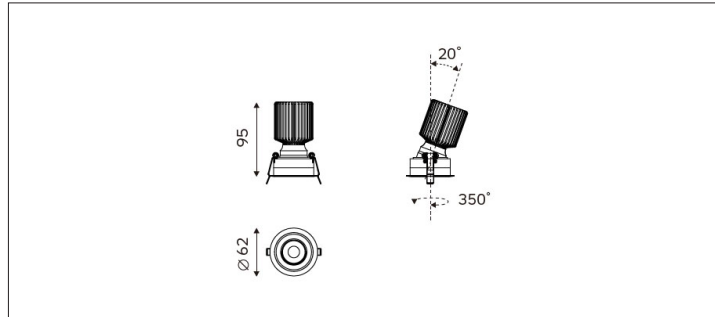

52.05 5 2 3 Intero Recessed Downlight

Light Distribution	Intero Recessed Downlight
Colour Temperature	2700/3000/3500/4000K
Colour Rendition Index	CRI 90
Optics	Lens
Beam Angle	27D/30D/43D/54D
Cut Out	55mm
Connected Load	10W
Luminous Flux Of The Luminaire	1173lm
Luminaire Efficacy	117.3lm/W
Colour Deviation	SDCM < 5
Light Source	LED
LED Type	COB
Dimming Method	Triac/0-10V/ Dali
Cover Material	Aluminum
Body Material	Aluminum
IP Rating	IP20
Housing Colour	Sandy White/ Sandy Black
Weight	0.5Kg
Technical Region	220-240V 50/60Hz

Light Beam Talbe		
h(m)	E(lx)	D(m)
		27°
1.0	4247.31	0.47
2.0	1061.83	0.93
3.0	471.92	1.40
4.0	265.46	1.87
5.0	169.89	2.33

Widely used in star hotels, high-end clubs, homes, offices and stores, Large shopping malls, chain stores and so on.