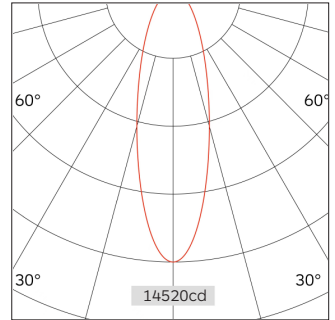

52.10025 Leko Recessed Downlight

Light Distribution	Leko Recessed Downlight
Colour Temperature	2700/3000/3500/4000K
Colour Rendition Index	CRI 90
Optics	Lens
Beam Angle	21D/28D/42D/51D
Cut Out	100mm
Connected Load	32.6W
Luminous Flux Of The Luminaire	3802lm
Luminaire Efficacy	116.6lm/W
Colour Deviation	SDCM < 5
Light Source	LED
LED Type	COB
Dimming Method	Triac/0-10V/ Dali
Cover Material	Aluminum
Body Material	Aluminum
IP Rating	IP20
Housing Colour	Sandy White/ Sandy Black
Weight	1Kg
Technical Region	220-240V 50/60Hz

Light Beam Table

h(m)	E(lx)	D(m)
		28°
1.0	14520.90	0.50
2.0	3630.23	0.99
3.0	1613.43	1.49
4.0	907.56	1.99
5.0	580.84	2.48

Application for: household, shopping malls, hotels, clubs, stores and jewelry display lighting field.