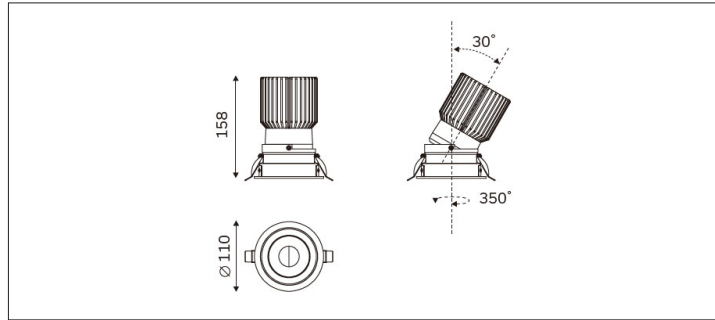

52.10025 Leko Recessed Downlight

Light Distribution	Leko Recessed Downlight
Colour Temperature	2700/3000/3500/4000K
Colour Rendition Index	CRI 90
Optics	Lens
Beam Angle	21D/28D/42D/51D
Cut Out	100mm
Connected Load	32.6W
Luminous Flux Of The Luminaire	3802lm
Luminaire Efficacy	116.6lm/W
Colour Deviation	SDCM < 5
Light Source	LED
LED Type	COB
Dimming Method	Triac/0-10V/ Dali
Cover Material	Aluminum
Body Material	Aluminum
IP Rating	IP20
Housing Colour	Sandy White/ Sandy Black
Weight	1Kg
Technical Region	220-240V 50/60Hz

Light Beam Table

h(m)	E(lx)	D(m)
		28°
1.0	14520.90	0.50
2.0	3630.23	0.99
3.0	1613.43	1.49
4.0	907.56	1.99
5.0	580.84	2.48

Application for: household, shopping malls, hotels, clubs, stores and jewelry display lighting field.