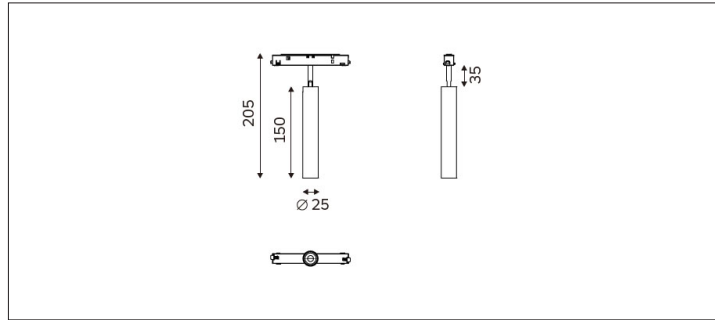

62.02515 Lanky Low Voltage Track Light

Light Distribution	Lanky Low Voltage Track Light
Colour Temperature	2700/3000/3500/4000K
Colour Rendition Index	CRI 90
Optics	Lens
Beam Angle	20D/25D/35D/55D
Track Phases	Low Voltage Track
Connected Load	9W
Luminous Flux Of The Luminaire	510 lm
Luminaire Efficacy	56lm/W
Colour Deviation	SDCM<5
Light Source	LED
LED Type	COB
Dimming Method	0-10V/ Dali
Cover Material	Aluminum
Body Material	Aluminum
IP Rating	IP20
Housing Colour	Sandy White/ Sandy Black
Weight	0.4Kg
Technical Region	Input 48V

Light Beam Talbe		
h(m)	E(lx)	D(m)
		25°
1.0	2217.27	0.44
2.0	554.32	0.87
3.0	246.36	1.31
4.0	138.58	1.75
5.0	88.69	2.19

Application areas: clothing shops, furniture shops and other brand boutiques, car displays, jewelry, star hotels, high-end clubs, museums, professional windows, and other high-end commercial places.