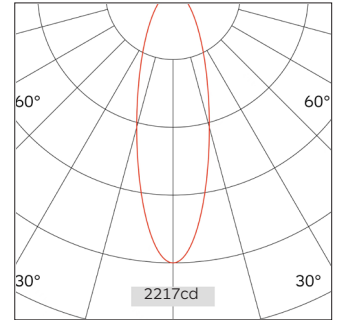

62.02515 Lanky Low Voltage Track Light

Light Distribution	Lanky Low Voltage Track Light
Colour Temperature	2700/3000/3500/4000K
Colour Rendition Index	CRI 90
Optics	Lens
Beam Angle	20D/25D/35D/55D
Track Phases	Low Voltage Track
Connected Load	9W
Luminous Flux Of The Luminaire	510 lm
Luminaire Efficacy	56lm/W
Colour Deviation	SDCM<5
Light Source	LED
LED Type	COB
Dimming Method	0-10V/ Dali
Cover Material	Aluminum
Body Material	Aluminum
IP Rating	IP20
Housing Colour	Sandy White/ Sandy Black
Weight	0.4Kg
Technical Region	Input 48V

Light Beam Talbe		
h(m)	E(lx)	D(m)
		25°
1.0	2217.27	0.44
2.0	554.32	0.87
3.0	246.36	1.31
4.0	138.58	1.75
5.0	88.69	2.19

Application areas: clothing shops, furniture shops and other brand boutiques, car displays, jewelry, star hotels, high-end clubs, museums, professional windows, and other high-end commercial places.