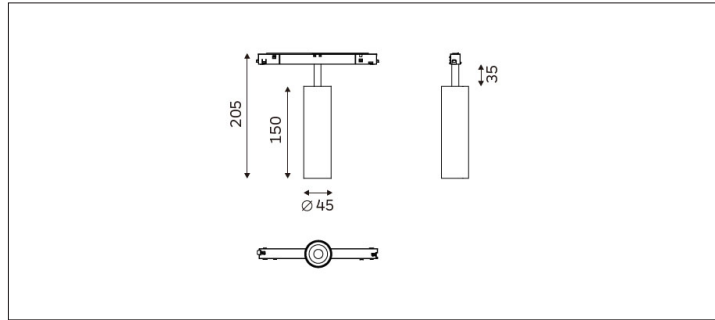

62.04537 Lanky Low Voltage Track Light

Light Distribution	Lanky Low Voltage Track Light
Colour Temperature	2700/3000/3500/4000K
Colour Rendition Index	CRI 90
Optics	Lens
Beam Angle	28D/34D/48D/58D
Track Phases	Low Voltage Track
Connected Load	20W
Luminous Flux Of The Luminaire	1926 lm
Luminaire Efficacy	96lm/W
Colour Deviation	SDCM<5
Light Source	LED
LED Type	COB
Dimming Method	0-10V/ Dali
Cover Material	Aluminum
Body Material	Aluminum
IP Rating	IP20
Housing Colour	Sandy White/ Sandy Black
Weight	0.6Kg
Technical Region	Input 48V

Light Beam Talbe		
h(m)	E(lx)	D(m)
		28°
1.0	5318.18	0.51
2.0	1329.55	1.02
3.0	590.91	1.53
4.0	332.39	2.04
5.0	212.73	2.55

Application areas: clothing shops, furnitureshops and other brand boutiques, car displays,jewelry, star hotels, high-end clubs, museums,professional windows, and other high-endcommercial places.