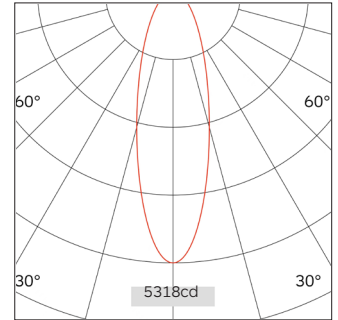

62.04537 Lanky Low Voltage Track Light

Light Distribution	Lanky Low Voltage Track Light
Colour Temperature	2700/3000/3500/4000K
Colour Rendition Index	CRI 90
Optics	Lens
Beam Angle	28D/34D/48D/58D
Track Phases	Low Voltage Track
Connected Load	20W
Luminous Flux Of The Luminaire	1926 lm
Luminaire Efficacy	96lm/W
Colour Deviation	SDCM<5
Light Source	LED
LED Type	COB
Dimming Method	0-10V/ Dali
Cover Material	Aluminum
Body Material	Aluminum
IP Rating	IP20
Housing Colour	Sandy White/ Sandy Black
Weight	0.6Kg
Technical Region	Input 48V

Light Beam Talbe		
h(m)	E(lx)	D(m)
		28°
1.0	5318.18	0.51
2.0	1329.55	1.02
3.0	590.91	1.53
4.0	332.39	2.04
5.0	212.73	2.55

Application areas: clothing shops, furnitureshops and other brand boutiques, car displays,jewelry, star hotels, high-end clubs, museums,professional windows, and other high-endcommercial places.