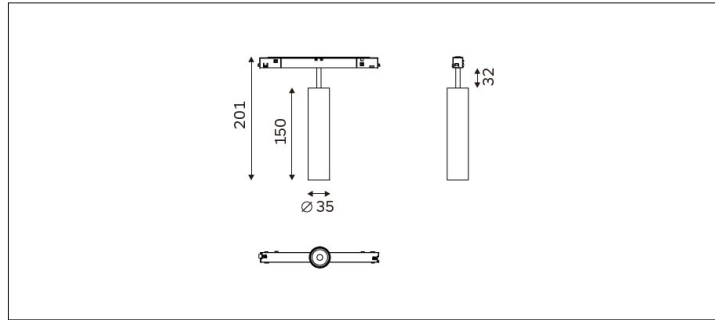

# 62.03518 Lanky Low Voltage Track Light

Light Distribution	Lanky Low Voltage Track Light
Colour Temperature	2700/3000/3500/4000K
Colour Rendition Index	CRI 90
Optics	Lens
Beam Angle	26D/35D/46D/57D
Track Phases	Low Voltage Track
Connected Load	12W
Luminous Flux Of The Luminaire	1036 lm
Luminaire Efficacy	86lm/W
Colour Deviation	SDCM<5
Light Source	LED
LED Type	COB
Dimming Method	0-10V/ Dali
Cover Material	Aluminum
Body Material	Aluminum
IP Rating	IP20
Housing Colour	Sandy White/ Sandy Black
Weight	0.5Kg
Technical Region	Input 48V

Light Beam Talbe		
h(m)	E(lx)	D(m)
		26°
1.0	3851.29	0.47
2.0	962.82	0.95
3.0	427.92	1.42
4.0	240.71	1.89
5.0	154.05	2.36

Application areas: clothing shops, furnitureshops and other brand boutiques, car displays,jewelry, star hotels, high-end clubs, museums,professional windows, and other high-endcommercial places.