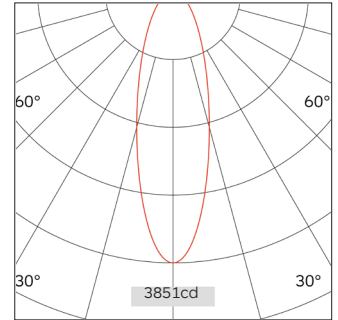

# 62.03518 Lanky Low Voltage Track Light

Light Distribution	Lanky Low Voltage Track Light
Colour Temperature	2700/3000/3500/4000K
Colour Rendition Index	CRI 90
Optics	Lens
Beam Angle	26D/35D/46D/57D
Track Phases	Low Voltage Track
Connected Load	12W
Luminous Flux Of The Luminaire	1036 lm
Luminaire Efficacy	86lm/W
Colour Deviation	SDCM<5
Light Source	LED
LED Type	COB
Dimming Method	0-10V/ Dali
Cover Material	Aluminum
Body Material	Aluminum
IP Rating	IP20
Housing Colour	Sandy White/ Sandy Black
Weight	0.5Kg
Technical Region	Input 48V

Light Beam Talbe		
h(m)	E(lx)	D(m)
		26°
1.0	3851.29	0.47
2.0	962.82	0.95
3.0	427.92	1.42
4.0	240.71	1.89
5.0	154.05	2.36

Application areas: clothing shops, furnitureshops and other brand boutiques, car displays,jewelry, star hotels, high-end clubs, museums,professional windows, and other high-endcommercial places.