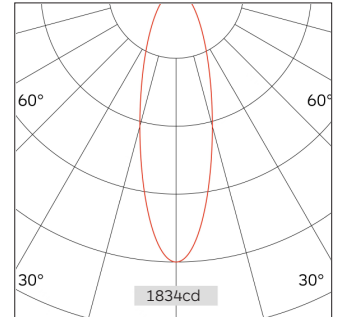

52.08016 Reflex Recessed Downlight

Light Distribution	Reflex Recessed Downlight
Colour Temperature	2700/3000/3500/4000K
Colour Rendition Index	CRI 90
Optics	Lens
Beam Angle	Wall Washer
Cut Out	80mm
Connected Load	24W
Luminous Flux Of The Luminaire	1219lm
Luminaire Efficacy	50.8lm/W
Colour Deviation	SDCM < 5
Light Source	LED
LED Type	COB
Dimming Method	Triac/0-10V/ Dali
Cover Material	Aluminum
Body Material	Aluminum
IP Rating	IP20
Housing Colour	Sandy White/ Sandy Black
Weight	0.8Kg
Technical Region	220-240V 50/60Hz

Light Beam Table

h(m)	E(lx)	D(m)
1.0	1834.77	0.61
2.0	458.69	1.21
3.0	203.86	1.82
4.0	114.67	2.42
5.0	73.39	3.03

Application areas:
Commercial spaces, malls,
stores, retail projects,
hotels, museums and
gyms.