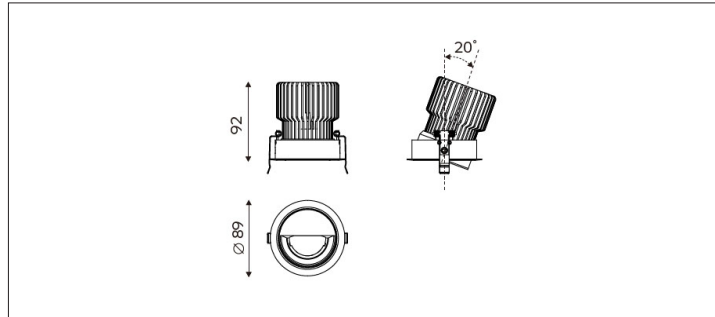

52.08016 Reflex Recessed Downlight

Light Distribution	Reflex Recessed Downlight
Colour Temperature	2700/3000/3500/4000K
Colour Rendition Index	CRI 90
Optics	Lens
Beam Angle	Wall Washer
Cut Out	80mm
Connected Load	24W
Luminous Flux Of The Luminaire	1219lm
Luminaire Efficacy	50.8lm/W
Colour Deviation	SDCM < 5
Light Source	LED
LED Type	COB
Dimming Method	Triac/0-10V/ Dali
Cover Material	Aluminum
Body Material	Aluminum
IP Rating	IP20
Housing Colour	Sandy White/ Sandy Black
Weight	0.8Kg
Technical Region	220-240V 50/60Hz

Light Beam Table

h(m)	E(lx)	D(m)
1.0	1834.77	0.61
2.0	458.69	1.21
3.0	203.86	1.82
4.0	114.67	2.42
5.0	73.39	3.03

Application areas:
Commercial spaces, malls,
stores, retail projects,
hotels, museums and
gyms.