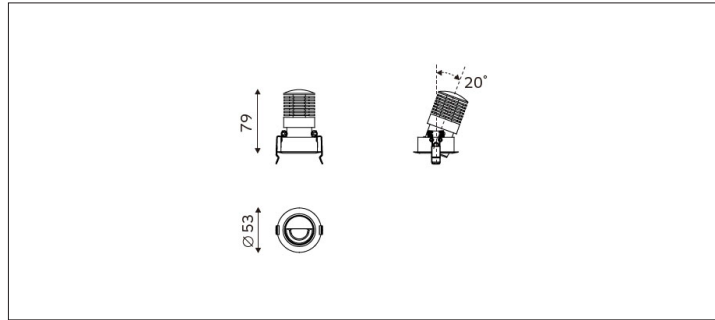

52.04521 Reflex Recessed Downlight

Light Distribution	Reflex Recessed Downlight
Colour Temperature	2700/3000/3500/4000K
Colour Rendition Index	CRI 90
Optics	Lens
Beam Angle	Wall Washer
Cut Out	45mm
Connected Load	8W
Luminous Flux Of The Luminaire	117lm
Luminaire Efficacy	14.6lm/W
Colour Deviation	SDCM < 5
Light Source	LED
LED Type	COB
Dimming Method	Triac/0-10V/ Dali
Cover Material	Aluminum
Body Material	Aluminum
IP Rating	IP20
Housing Colour	Sandy White/ Sandy Black
Weight	0.4Kg
Technical Region	220-240V 50/60Hz

Light Beam Table

h(m)	E(lx)	D(m)
1.0	114.44	1.02
2.0	28.61	2.05
3.0	12.72	3.07
4.0	7.15	4.09
5.0	4.58	5.11

Application areas:
Commercial spaces, malls,
stores, retail projects,
hotels, museums and
gyms.