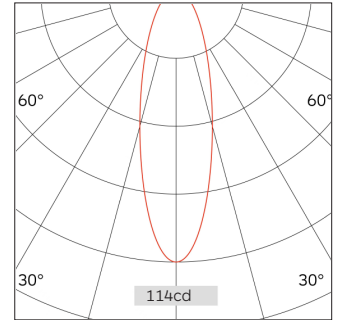

52.04521 Reflex Recessed Downlight

Light Distribution	Reflex Recessed Downlight
Colour Temperature	2700/3000/3500/4000K
Colour Rendition Index	CRI 90
Optics	Lens
Beam Angle	Wall Washer
Cut Out	45mm
Connected Load	8W
Luminous Flux Of The Luminaire	117lm
Luminaire Efficacy	14.6lm/W
Colour Deviation	SDCM < 5
Light Source	LED
LED Type	COB
Dimming Method	Triac/0-10V/ Dali
Cover Material	Aluminum
Body Material	Aluminum
IP Rating	IP20
Housing Colour	Sandy White/ Sandy Black
Weight	0.4Kg
Technical Region	220-240V 50/60Hz

Light Beam Table

h(m)	E(lx)	D(m)
1.0	114.44	1.02
2.0	28.61	2.05
3.0	12.72	3.07
4.0	7.15	4.09
5.0	4.58	5.11

Application areas:
Commercial spaces, malls,
stores, retail projects,
hotels, museums and
gyms.