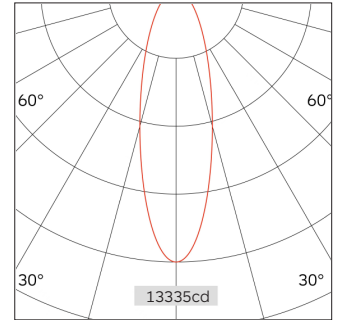

52.08513 Leko Recessed Downlight

Light Distribution	Leko Recessed Downlight
Colour Temperature	2700/3000/3500/4000K
Colour Rendition Index	CRI 90
Optics	Lens
Beam Angle	25D/32D/43D/53D
Cut Out	85mm
Connected Load	28.5W
Luminous Flux Of The Luminaire	3340lm
Luminaire Efficacy	117.2lm/W
Colour Deviation	SDCM < 5
Light Source	LED
LED Type	COB
Dimming Method	Triac/0-10V/ Dali
Cover Material	Aluminum
Body Material	Aluminum
IP Rating	IP20
Housing Colour	Sandy White/ Sandy Black
Weight	0.8Kg
Technical Region	220-240V 50/60Hz

Light Beam Table

h(m)	E(lx)	D(m)
		25°
1.0	13335.34	0.45
2.0	3333.83	0.90
3.0	1481.70	1.35
4.0	833.46	1.81
5.0	533.41	2.26

Application for: household, shopping malls, hotels, clubs, stores and jewelry display lighting field.