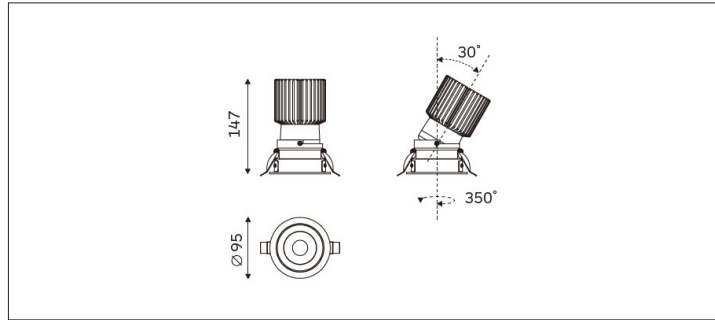

52.08513 Leko Recessed Downlight

Light Distribution	Leko Recessed Downlight
Colour Temperature	2700/3000/3500/4000K
Colour Rendition Index	CRI 90
Optics	Lens
Beam Angle	25D/32D/43D/53D
Cut Out	85mm
Connected Load	28.5W
Luminous Flux Of The Luminaire	3340lm
Luminaire Efficacy	117.2lm/W
Colour Deviation	SDCM < 5
Light Source	LED
LED Type	COB
Dimming Method	Triac/0-10V/ Dali
Cover Material	Aluminum
Body Material	Aluminum
IP Rating	IP20
Housing Colour	Sandy White/ Sandy Black
Weight	0.8Kg
Technical Region	220-240V 50/60Hz

Light Beam Table

h(m)	E(lx)	D(m)
		25°
1.0	13335.34	0.45
2.0	3333.83	0.90
3.0	1481.70	1.35
4.0	833.46	1.81
5.0	533.41	2.26

Application for: household, shopping malls, hotels, clubs, stores and jewelry display lighting field.