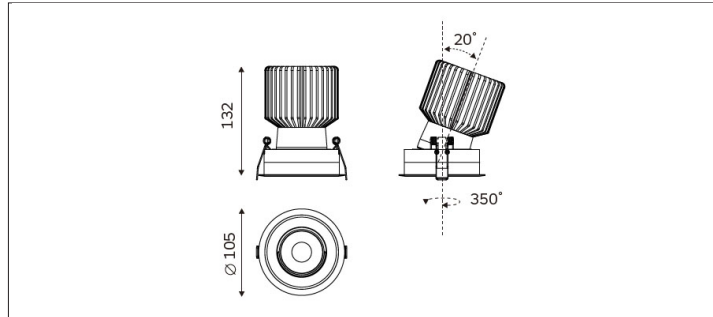

52.09 5 3 1 Intero Recessed Downlight

Light Distribution	Intero Recessed Downlight
Colour Temperature	2700/3000/3500/4000K
Colour Rendition Index	CRI 90
Optics	Lens
Beam Angle	26D/31D/41D/49D
Cut Out	95mm
Connected Load	42W
Luminous Flux Of The Luminaire	4755lm
Luminaire Efficacy	113.22lm/W
Colour Deviation	SDCM < 5
Light Source	LED
LED Type	COB
Dimming Method	Triac/0-10V/ Dali
Cover Material	Aluminum
Body Material	Aluminum
IP Rating	IP20
Housing Colour	Sandy White/ Sandy Black
Weight	0.9Kg
Technical Region	220-240V 50/60Hz

Light Beam Talbe		
h(m)	E(lx)	D(m)
		26°
1.0	17918.00	0.46
2.0	4479.50	0.93
3.0	1990.89	1.39
4.0	1119.88	1.85
5.0	716.72	2.32

Widely used in star hotels, high-end clubs, homes, offices and stores, Large shopping malls, chain stores and so on.