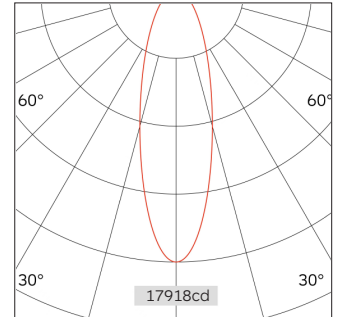

52.09 5 3 1 Intero Recessed Downlight

Light Distribution	Intero Recessed Downlight
Colour Temperature	2700/3000/3500/4000K
Colour Rendition Index	CRI 90
Optics	Lens
Beam Angle	26D/31D/41D/49D
Cut Out	95mm
Connected Load	42W
Luminous Flux Of The Luminaire	4755lm
Luminaire Efficacy	113.22lm/W
Colour Deviation	SDCM < 5
Light Source	LED
LED Type	COB
Dimming Method	Triac/0-10V/ Dali
Cover Material	Aluminum
Body Material	Aluminum
IP Rating	IP20
Housing Colour	Sandy White/ Sandy Black
Weight	0.9Kg
Technical Region	220-240V 50/60Hz

Light Beam Talbe		
h(m)	E(lx)	D(m)
		26°
1.0	17918.00	0.46
2.0	4479.50	0.93
3.0	1990.89	1.39
4.0	1119.88	1.85
5.0	716.72	2.32

Widely used in star hotels, high-end clubs, homes, offices and stores, Large shopping malls, chain stores and so on.