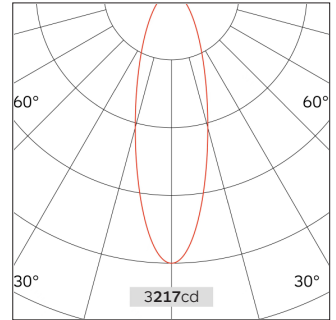

93.04515 EMMA Rod Suspension Lighting

Light Distribution	Surface Mounted Lighting
Colour Temperature	2700/3000/3500/4000K
Colour Rendition Index	CRI 90
Optics	LENS
Beam Angle	16D/24D/36D
Installation Method	Surface Mounted
Connected Load	8W
Luminous Flux Of The Luminaire	749lm
Luminaire Efficacy	93lm/W
Colour Deviation	SDCM <5
Light Source	LED
LED Type	COB
Dimming Method	Triac/1-10V/ Dali
Cover Material	Aluminum
Body Material	Aluminum
IP Rating	IP20
Housing Colour	Sandy White/ Sandy Black
Weight	0.35Kg
Technical Region	220-240V 50/60Hz

H(M)	E(lx)	D(M)
		24°
1.0	3217	0.43
2.0	804	0.86
3.0	357	1.29
4.0	201	1.72
5.0	128	2.15

Application areas: retail, museums, hospitality, residential, offices and lobbies.