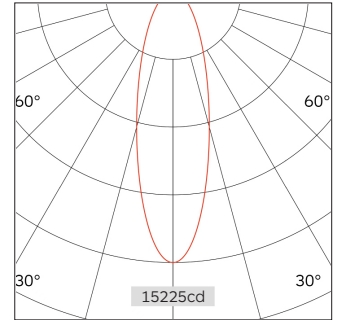

51.09511 SLIM FIXED RECESSED DOWNLIGHT

Light Distribution	Slim Recessed Downlight
Colour Temperature	2700/3000/3500/4000K
Colour Rendition Index	CRI 90
Optics	LENS
Beam Angle	26D/33D/42D/51D
Cut out	95mm
Connected Load	36.5W
Luminous Flux Of The Luminaire	4252lm
Luminaire Efficacy	116lm/W
Colour Deviation	SDCM <5
Light Source	LED
LED Type	COB
Dimming Method	Triac/1-10V/ Dali
Cover Material	Aluminum
Body Material	Aluminum
IP Rating	IP20
Housing Colour	Sandy White/ Sandy Black
Weight	0.8Kg
Technical Region	220-240V 50/60Hz

H(M)	E(lx)	D(M)
		26°
1.0	15225	0.47
2.0	3806	0.93
3.0	2436	1.40
4.0	951	1.87
5.0	609	2.34

Small sizes but can be high power.
Have fixed and adjustable 2 versions, each version have 4 sizes and 4 power for selected, can almost meet all the requirements.
With anti-glare reflector, created a comfortable environment.