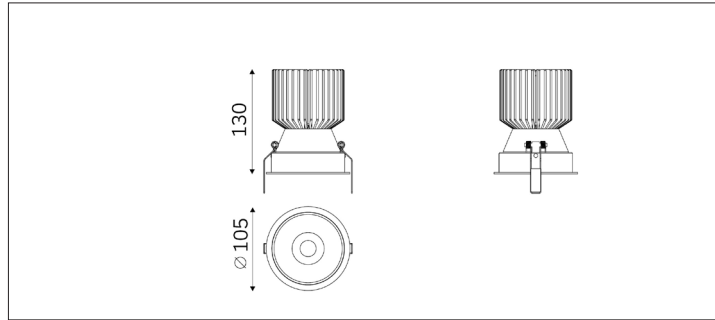

51.09511 SLIM FIXED RECESSED DOWNLIGHT

Light Distribution	Slim Recessed Downlight
Colour Temperature	2700/3000/3500/4000K
Colour Rendition Index	CRI 90
Optics	LENS
Beam Angle	26D/33D/42D/51D
Cut out	95mm
Connected Load	36.5W
Luminous Flux Of The Luminaire	4252lm
Luminaire Efficacy	116lm/W
Colour Deviation	SDCM <5
Light Source	LED
LED Type	COB
Dimming Method	Triac/1-10V/ Dali
Cover Material	Aluminum
Body Material	Aluminum
IP Rating	IP20
Housing Colour	Sandy White/ Sandy Black
Weight	0.8Kg
Technical Region	220-240V 50/60Hz

H(M)	E(lx)	D(M)
		26°
1.0	15225	0.47
2.0	3806	0.93
3.0	2436	1.40
4.0	951	1.87
5.0	609	2.34

Small sizes but can be high power.
Have fixed and adjustable 2 versions, each version have 4 sizes and 4 power for selected, can almost meet all the requirements.
With anti-glare reflector, created a comfortable environment.