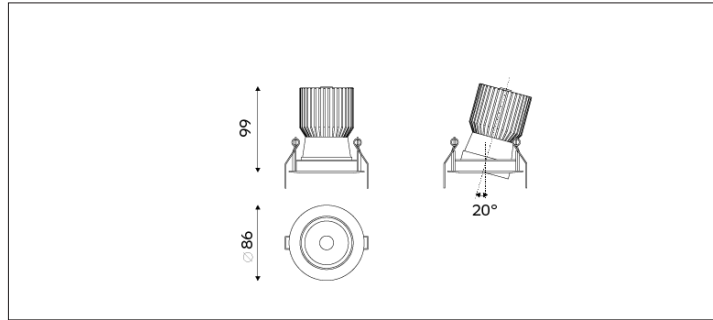

52.08011 ECO RECESSED DOWNLIGHT

Light Distribution	ECO Recessed Downlight
Colour Temperature	2700/3000/3500/4000K
Colour Rendition Index	CRI 90
Optics	LENS
Beam Angle	16D/25D/37D/58D
Cut Out	80mm
Connected Load	19.8W
Luminous Flux Of The Luminaire	2185lm
Luminaire Efficacy	110lm/W
Colour Deviation	SDCM <5
Light Source	LED
LED Type	COB
Dimming Method	Triac/1-10V/ Dali
Cover Material	Aluminum
Body Material	Aluminum
IP Rating	IP20
Housing Colour	Sandy White/ Sandy Black
Weight	0.5Kg
Technical Region	220-240V 50/60Hz

Light Beam Table

H(M)	E(lx)	D(M)
		25°
1.0	9713.85	0.44
2.0	2428.46	0.88
3.0	1079.32	1.31
4.0	607.12	1.75
5.0	388.55	2.19

Application areas: High end residential and retail projects, hotels, museums and galleries.