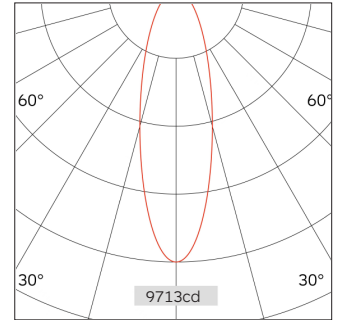

52.08011 ECO RECESSED DOWNLIGHT

Light Distribution	ECO Recessed Downlight
Colour Temperature	2700/3000/3500/4000K
Colour Rendition Index	CRI 90
Optics	LENS
Beam Angle	16D/25D/37D/58D
Cut Out	80mm
Connected Load	19.8W
Luminous Flux Of The Luminaire	2185lm
Luminaire Efficacy	110lm/W
Colour Deviation	SDCM <5
Light Source	LED
LED Type	COB
Dimming Method	Triac/1-10V/ Dali
Cover Material	Aluminum
Body Material	Aluminum
IP Rating	IP20
Housing Colour	Sandy White/ Sandy Black
Weight	0.5Kg
Technical Region	220-240V 50/60Hz

Light Beam Table

H(M)	E(lx)	D(M)
		25°
1.0	9713.85	0.44
2.0	2428.46	0.88
3.0	1079.32	1.31
4.0	607.12	1.75
5.0	388.55	2.19

Application areas: High end residential and retail projects, hotels, museums and galleries.