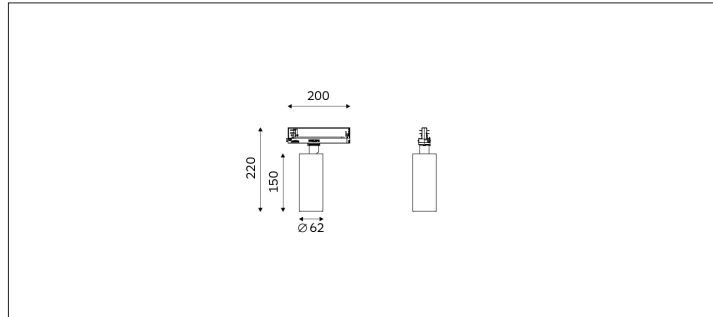

# 32.06211 Action Track lighting

Connected Load	24W
Colour Temperature	2700/3000/3500/4000K
Colour Rendition Index	CRI 90
Optics	LENS
Beam Angle	19D/25D/40D/52D
Track Phases	1 Circuit/ 3 Circuit
Light Distribution	Action Track lighting
Luminous Flux Of The Luminaire	2753lm
Luminaire Efficacy	113lm/W
Colour Deviation	SDCM <5
Light Source	LED
LED Type	COB
Dimming Method	Triac/1-10V/ Dali
Cover Material	Aluminum
Body Material	Aluminum
IP Rating	IP20
Housing Colour	Sandy White/ Sandy Black
Weight	0.65kg
Technical Region	220-240V 50/60Hz

## Light Beam Table

H(M)	E(lx)	D(M)
		25°
1.0	13276.64	0.45
2.0	3319.16	0.89
3.0	1475.18	1.34
4.0	829.79	1.79
5.0	531.07	2.23

This series uses our patented fixture body, fast heat dissipation, can be small size and higher wattage. There are 3 versions of this series, one piece ordinary model, flexible chain leg, and with gear box model, to meet the needs of different places, flexible chain leg is mainly used for deeper space with blot; with gear box