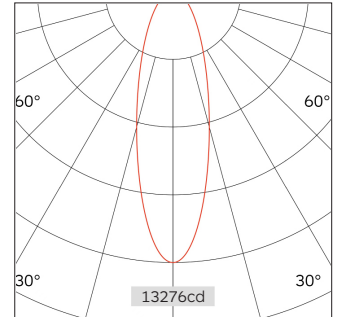

# 32.06211 Action Track lighting

Connected Load	24W
Colour Temperature	2700/3000/3500/4000K
Colour Rendition Index	CRI 90
Optics	LENS
Beam Angle	19D/25D/40D/52D
Track Phases	1 Circuit/ 3 Circuit
Light Distribution	Action Track lighting
Luminous Flux Of The Luminaire	2753lm
Luminaire Efficacy	113lm/W
Colour Deviation	SDCM <5
Light Source	LED
LED Type	COB
Dimming Method	Triac/1-10V/ Dali
Cover Material	Aluminum
Body Material	Aluminum
IP Rating	IP20
Housing Colour	Sandy White/ Sandy Black
Weight	0.65kg
Technical Region	220-240V 50/60Hz

## Light Beam Table

H(M)	E(lx)	D(M)
		25°
1.0	13276.64	0.45
2.0	3319.16	0.89
3.0	1475.18	1.34
4.0	829.79	1.79
5.0	531.07	2.23

This series uses our patented fixture body, fast heat dissipation, can be small size and higher wattage. There are 3 versions of this series, one piece ordinary model, flexible chain leg, and with gear box model, to meet the needs of different places, flexible chain leg is mainly used for deeper space with blot; with gear box