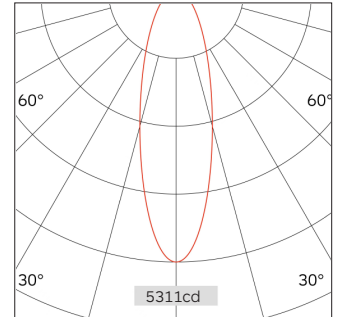

57.07502 SILO Recessed Downlight Trimless

Light Distribution	SILO Recessed Downlight
Colour Temperature	2700/3000/3500/4000K
Colour Rendition Index	CRI 90
Optics	LENS
Beam Angle	18D/32D/42D/52D
Cut Out	75mm
Connected Load	14W
Luminous Flux Of The Luminaire	1618lm
Luminaire Efficacy	116lm/W
Colour Deviation	SDCM <5
Light Source	LED
LED Type	COB
Dimming Method	Triac/1-10V/ Dali
Cover Material	Aluminum
Body Material	Aluminum
IP Rating	IP20
Housing Colour	Sandy White/ Sandy Black
Weight	0.6Kg
Technical Region	220-240V 50/60Hz

Light Beam Table

H(M)	E(lx)	D(M)
		32°
1.0	5311.26	0.57
2.0	1327.81	1.14
3.0	590.14	1.71
4.0	331.95	2.29
5.0	212.45	2.86

Star hotel rooms, aisles, villas, high-end private clubs, restaurants and other commercial spaces (such as furniture stores, ceramic and sanitary ware chain shops, brand chain shops and other commercial atmosphere lighting applications)