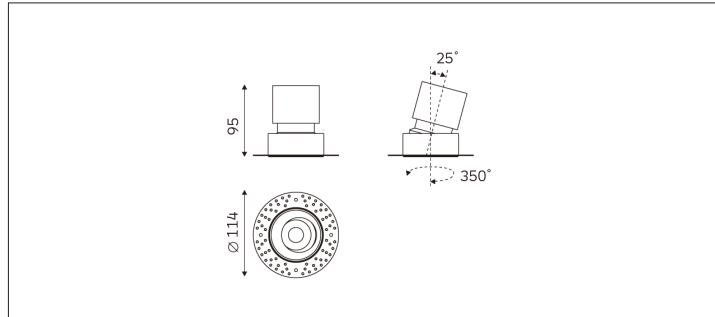

57.07502 SILO Recessed Downlight Trimless

Light Distribution	SILO Recessed Downlight
Colour Temperature	2700/3000/3500/4000K
Colour Rendition Index	CRI 90
Optics	LENS
Beam Angle	18D/32D/42D/52D
Cut Out	75mm
Connected Load	14W
Luminous Flux Of The Luminaire	1618lm
Luminaire Efficacy	116lm/W
Colour Deviation	SDCM <5
Light Source	LED
LED Type	COB
Dimming Method	Triac/1-10V/ Dali
Cover Material	Aluminum
Body Material	Aluminum
IP Rating	IP20
Housing Colour	Sandy White/ Sandy Black
Weight	0.6Kg
Technical Region	220-240V 50/60Hz

Light Beam Table

H(M)	E(lx)	D(M)
		32°
1.0	5311.26	0.57
2.0	1327.81	1.14
3.0	590.14	1.71
4.0	331.95	2.29
5.0	212.45	2.86

Star hotel rooms, aisles, villas, high-end private clubs, restaurants and other commercial spaces (such as furniture stores, ceramic and sanitary ware chain shops, brand chain shops and other commercial atmosphere lighting applications)