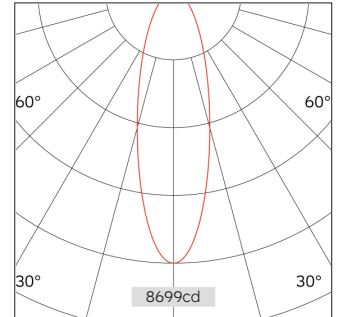

62.05519 Zoom Track Lighting

Light Distribution	Zoom Track Lighting
Colour Temperature	2700/3000/3500/4000K
Colour Rendition Index	CRI 90
Optics	LENS
Beam Angle	7.5D-55D
Track Phases	Low Voltage Track
Connected Load	17W
Luminous Flux Of The Luminaire	888lm
Luminaire Efficacy	53lm/W
Colour Deviation	SDCM <5
Light Source	LED
LED Type	COB
Dimming Method	1-10V/ Dali
Cover Material	Aluminum
Body Material	Aluminum
IP Rating	IP20
Housing Colour	Sandy White/ Sandy Black
Weight	0.6Kg
Technical Region	Input 48V

H(M)	E(lx)	D(M)
		7.5°
1.0	8699.82	0.13
2.0	2174.96	0.26
3.0	966.65	0.39
4.0	543.74	0.52
5.0	347.99	0.65

An excellent and flexible accent lighting solution for restaurants, residential spaces, retail stores and galleries.