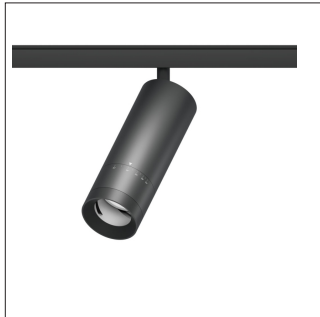

62.05519 Zoom Track Lighting

Light Distribution	Zoom Track Lighting
Colour Temperature	2700/3000/3500/4000K
Colour Rendition Index	CRI 90
Optics	LENS
Beam Angle	7.5D-55D
Track Phases	Low Voltage Track
Connected Load	17W
Luminous Flux Of The Luminaire	888lm
Luminaire Efficacy	53lm/W
Colour Deviation	SDCM <5
Light Source	LED
LED Type	COB
Dimming Method	1-10V/ Dali
Cover Material	Aluminum
Body Material	Aluminum
IP Rating	IP20
Housing Colour	Sandy White/ Sandy Black
Weight	0.6Kg
Technical Region	Input 48V

H(M)	E(lx)	D(M)
		7.5°
1.0	8699.82	0.13
2.0	2174.96	0.26
3.0	966.65	0.39
4.0	543.74	0.52
5.0	347.99	0.65

An excellent and flexible accent lighting solution for restaurants, residential spaces, retail stores and galleries.