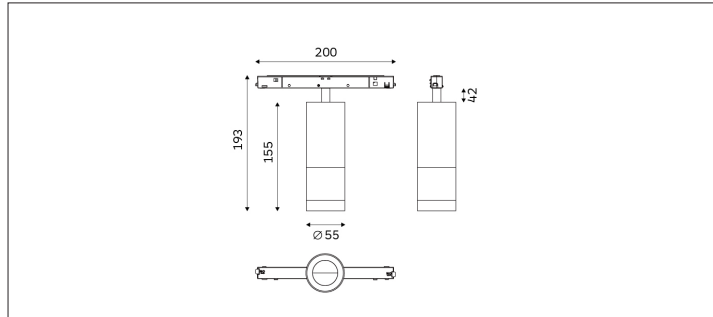

62.05519 Zoom Track Lighting

Light Distribution	Zoom Track Lighting
Colour Temperature	2700/3000/3500/4000K
Colour Rendition Index	CRI 90
Optics	LENS
Beam Angle	7.5D-55D
Track Phases	Low Voltage Track
Connected Load	17W
Luminous Flux Of The Luminaire	888lm
Luminaire Efficacy	53lm/W
Colour Deviation	SDCM <5
Light Source	LED
LED Type	COB
Dimming Method	1-10V/ Dali
Cover Material	Aluminum
Body Material	Aluminum
IP Rating	IP20
Housing Colour	Sandy White/ Sandy Black
Weight	0.6Kg
Technical Region	Input 48V

H(M)	E(lx)	D(M)
		7.5°
1.0	8699.82	0.13
2.0	2174.96	0.26
3.0	966.65	0.39
4.0	543.74	0.52
5.0	347.99	0.65

An excellent and flexible accent lighting solution for restaurants, residential spaces, retail stores and galleries.