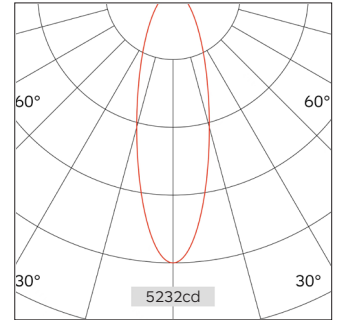

57.09517 SPECTRUM TRIMLESS DOWNLIGHT

Light Distribution	Spectrum Downlight
Colour Temperature	2700/3000/3500/4000K
Colour Rendition Index	CRI 90
Optics	LENS
Beam Angle	20D/24D/36D/43D
Cut out	95mm
Connected Load	14.3W
Luminous Flux Of The Luminaire	808lm
Luminaire Efficacy	57lm/W
Colour Deviation	SDCM < 5
Light Source	LED
LED Type	COB
Dimming Method	Triac/1-10V/ Dali
Cover Material	Aluminum
Body Material	Aluminum
IP Rating	IP20
Housing Colour	Sandy White/ Sandy Black
Weight	0.5Kg
Technical Region	220-240V 50/60Hz

Light Beam Table		
H(M)	E(lx)	D(M)
		24°
1.0	5232	0.43
2.0	1308	0.86
3.0	581	1.29
4.0	327	1.72
5.0	209	2.15

Greater angle adjustment (up to 30d unidirectional), and at the same time with horizontal adjustment. Meet the lighting needs of different places. Share a variety of optical accessories, you can one body, free to change.