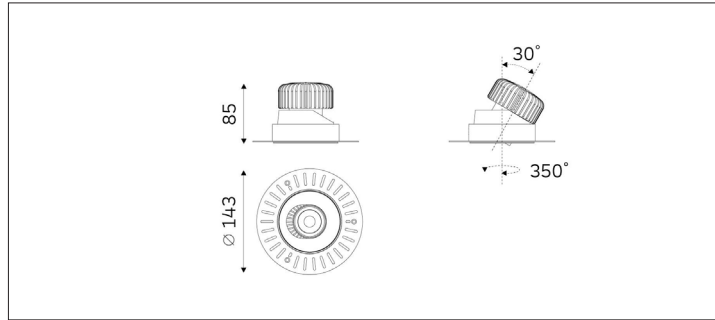

57.09517 SPECTRUM TRIMLESS DOWNLIGHT

Light Distribution	Spectrum Downlight
Colour Temperature	2700/3000/3500/4000K
Colour Rendition Index	CRI 90
Optics	LENS
Beam Angle	20D/24D/36D/43D
Cut out	95mm
Connected Load	14.3W
Luminous Flux Of The Luminaire	808lm
Luminaire Efficacy	57lm/W
Colour Deviation	SDCM < 5
Light Source	LED
LED Type	COB
Dimming Method	Triac/1-10V/ Dali
Cover Material	Aluminum
Body Material	Aluminum
IP Rating	IP20
Housing Colour	Sandy White/ Sandy Black
Weight	0.5Kg
Technical Region	220-240V 50/60Hz

Light Beam Table		
H(M)	E(lx)	D(M)
		24°
1.0	5232	0.43
2.0	1308	0.86
3.0	581	1.29
4.0	327	1.72
5.0	209	2.15

Greater angle adjustment (up to 30d unidirectional), and at the same time with horizontal adjustment. Meet the lighting needs of different places. Share a variety of optical accessories, you can one body, free to change.