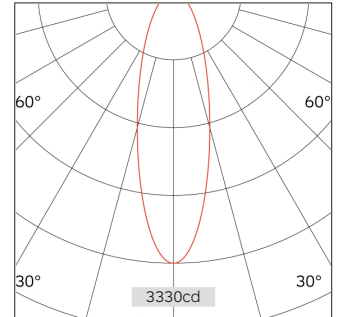

# 93.04513 EMMA Surface Mounted Lighting

|                                |                          |
|--------------------------------|--------------------------|
| Light Distribution             | Surface Mounted Lighting |
| Colour Temperature             | 2700/3000/3500/4000K     |
| Colour Rendition Index         | CRI 90                   |
| Optics                         | LENS                     |
| Beam Angle                     | 19D/29D/44D/56D          |
| Installation Method            | Surface Mounted          |
| Connected Load                 | 11W                      |
| Luminous Flux Of The Luminaire | 935lm                    |
| Luminaire Efficacy             | 85lm/W                   |
| Colour Deviation               | SDCM <5                  |
| Light Source                   | LED                      |
| LED Type                       | COB                      |
| Dimming Method                 | Triac/1-10V/ Dali        |
| Cover Material                 | Aluminum                 |
| Body Material                  | Aluminum                 |
| IP Rating                      | IP20                     |
| Housing Colour                 | Sandy White/ Sandy Black |
| Weight                         | 0.35Kg                   |
| Technical Region               | 220-240V 50/60Hz         |

| H(M) | E(lx)   | D(M) |
|------|---------|------|
|      |         | 29°  |
| 1.0  | 3330.81 | 0.53 |
| 2.0  | 832.70  | 1.06 |
| 3.0  | 370.09  | 1.60 |
| 4.0  | 208.18  | 2.13 |
| 5.0  | 133.23  | 2.66 |