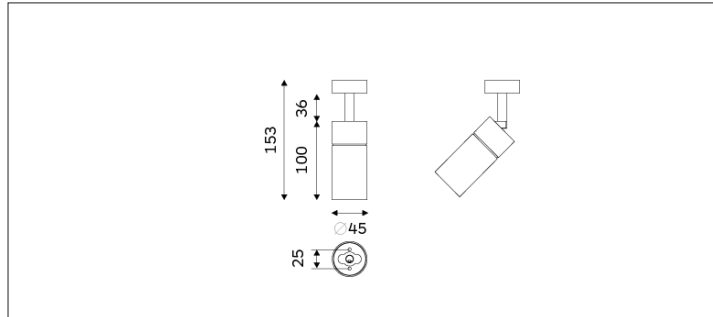

# 93.04513 EMMA Surface Mounted Lighting

|                                |                          |
|--------------------------------|--------------------------|
| Light Distribution             | Surface Mounted Lighting |
| Colour Temperature             | 2700/3000/3500/4000K     |
| Colour Rendition Index         | CRI 90                   |
| Optics                         | LENS                     |
| Beam Angle                     | 19D/29D/44D/56D          |
| Installation Method            | Surface Mounted          |
| Connected Load                 | 11W                      |
| Luminous Flux Of The Luminaire | 935lm                    |
| Luminaire Efficacy             | 85lm/W                   |
| Colour Deviation               | SDCM <5                  |
| Light Source                   | LED                      |
| LED Type                       | COB                      |
| Dimming Method                 | Triac/1-10V/ Dali        |
| Cover Material                 | Aluminum                 |
| Body Material                  | Aluminum                 |
| IP Rating                      | IP20                     |
| Housing Colour                 | Sandy White/ Sandy Black |
| Weight                         | 0.35Kg                   |
| Technical Region               | 220-240V 50/60Hz         |

| H(M) | E(lx)   | D(M) |
|------|---------|------|
|      |         | 29°  |
| 1.0  | 3330.81 | 0.53 |
| 2.0  | 832.70  | 1.06 |
| 3.0  | 370.09  | 1.60 |
| 4.0  | 208.18  | 2.13 |
| 5.0  | 133.23  | 2.66 |