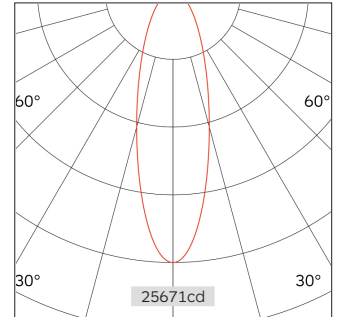

32.08412 Action Track lighting

Connected Load	41W
Colour Temperature	2700/3000/3500/4000K
Colour Rendition Index	CRI 90
Optics	LENS
Beam Angle	19D/24D/38D/52D
Track Phases	1 Circuit/ 3 Circuit
Light Distribution	Action Track lighting
Luminous Flux Of The Luminaire	5001lm
Luminaire Efficacy	119lm/W
Colour Deviation	SDCM <5
Light Source	LED
LED Type	COB
Dimming Method	Triac/1-10V/ Dali
Cover Material	Aluminum
Body Material	Aluminum
IP Rating	IP20
Housing Colour	Sandy White/ Sandy Black
Weight	1.3kg
Technical Region	220-240V 50/60Hz