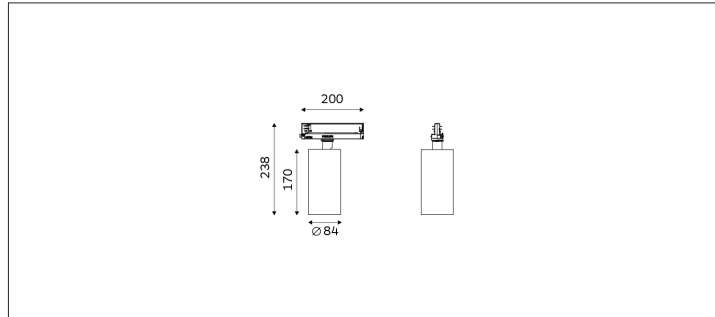

32.08412 Action Track lighting

Connected Load	41W
Colour Temperature	2700/3000/3500/4000K
Colour Rendition Index	CRI 90
Optics	LENS
Beam Angle	19D/24D/38D/52D
Track Phases	1 Circuit/ 3 Circuit
Light Distribution	Action Track lighting
Luminous Flux Of The Luminaire	5001lm
Luminaire Efficacy	119lm/W
Colour Deviation	SDCM <5
Light Source	LED
LED Type	COB
Dimming Method	Triac/1-10V/ Dali
Cover Material	Aluminum
Body Material	Aluminum
IP Rating	IP20
Housing Colour	Sandy White/ Sandy Black
Weight	1.3kg
Technical Region	220-240V 50/60Hz

H(M)	E(lx)	D(M)
		24°
1.0	25671	0.42
2.0	6417	0.84
3.0	2852	1.26
4.0	1604	1.68
5.0	1026	2.11

This series uses our patented fixture body, fast heat dissipation, can be small size and higher wattage. There are 3 versions of this series, one piece ordinary model, flexible chain leg, and with gear box model, to meet the needs of different places, flexible chain leg is mainly used for deeper space with blot; with gear box