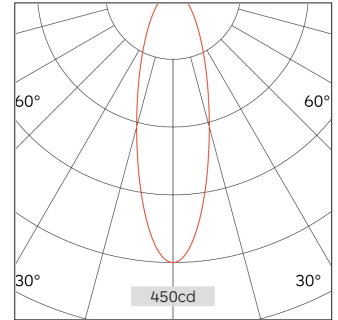

61.02347 SPARK 20 General Lighting

Connected Load	15W
Colour Temperature	2700/3000/3500/4000K
Colour Rendition Index	CRI 90
Optics	PC Cover
Beam Angle	105D
Track	Low Voltage Track
Light Distribution	SPARK 20 General Lighting
Luminous Flux Of The Luminaire	1211lm
Luminaire Efficacy	81m/W
Colour Deviation	SDCM <5
Light Source	LED
LED Type	SMD
Dimming Method	1-10V/ Dali
Cover Material	Aluminum
Body Material	Aluminum
IP Rating	IP20
Housing Colour	Matt White/ Matt Black
Weight	0.5kg
Technical Region	Input 48V

Light Beam Table

H(M)	E(lx)	D(M)
		105°
1.0	450	2.60
2.0	112	5.20
3.0	50	7.81
4.0	28	10.41
5.0	18	13.01

It is an individual solution with a high degree of flexibility. all inserts are mounted completely without tools and held within the profile by a magnetic force. With just one flick of the wrist, you can adjust the inserts as needed at any time to set the scene for your desired object. Application areas: residential, hotel, restaurants, retail and other high-end places.