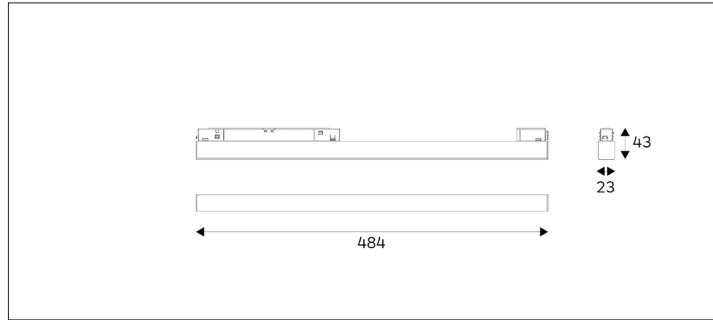

61.02347 SPARK 20 General Lighting

Connected Load	15W
Colour Temperature	2700/3000/3500/4000K
Colour Rendition Index	CRI 90
Optics	PC Cover
Beam Angle	105D
Track	Low Voltage Track
Light Distribution	SPARK 20 General Lighting
Luminous Flux Of The Luminaire	1211lm
Luminaire Efficacy	81m/W
Colour Deviation	SDCM <5
Light Source	LED
LED Type	SMD
Dimming Method	1-10V/ Dali
Cover Material	Aluminum
Body Material	Aluminum
IP Rating	IP20
Housing Colour	Matt White/ Matt Black
Weight	0.5kg
Technical Region	Input 48V

Light Beam Table

H(M)	E(lx)	D(M)
		105°
1.0	450	2.60
2.0	112	5.20
3.0	50	7.81
4.0	28	10.41
5.0	18	13.01

It is an individual solution with a high degree of flexibility. all inserts are mounted completely without tools and held within the profile by a magnetic force. With just one flick of the wrist, you can adjust the inserts as needed at any time to set the scene for your desired object. Application areas: residential, hotel, restaurants, retail and other high-end places.