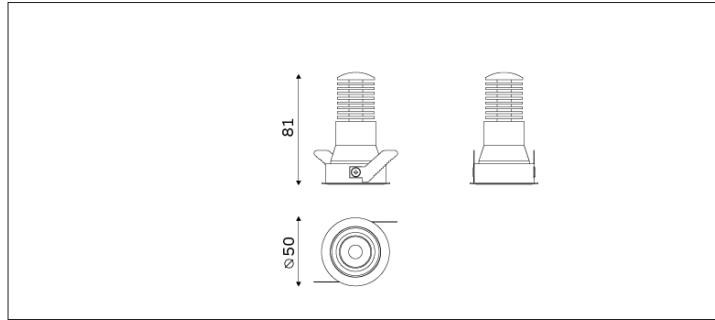

# 51.04511 MINI Recessed Downlight-Fixed

Light Distribution	MINI Recessed Downlight
Colour Temperature	2700/3000/3500/4000K
Colour Rendition Index	CRI 90
Optics	LENS
Beam Angle	20D/25D/38D/54D
Cut Out	45mm
Connected Load	6W
Luminous Flux Of The Luminaire	384lm
Luminaire Efficacy	61lm/W
Colour Deviation	SDCM <5
Light Source	LED
LED Type	COB
Dimming Method	Triac/1-10V/ Dali
Cover Material	Aluminum
Body Material	Aluminum
IP Rating	IP20
Housing Colour	Sandy White/ Sandy Black
Weight	0.2Kg
Technical Region	220-240V 50/60Hz

## Light Beam Table

H(M)	E(lx)	D(M)
		20°
1.0	2465	0.36
2.0	616	0.71
3.0	273	1.07
4.0	154	1.43
5.0	98	1.78

Application areas: High end residential and retail projects, hotels, museums and galleries.