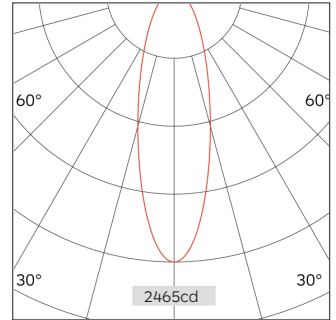

# 51.04511 MINI Recessed Downlight-Fixed

Light Distribution	MINI Recessed Downlight
Colour Temperature	2700/3000/3500/4000K
Colour Rendition Index	CRI 90
Optics	LENS
Beam Angle	20D/25D/38D/54D
Cut Out	45mm
Connected Load	6W
Luminous Flux Of The Luminaire	384lm
Luminaire Efficacy	61lm/W
Colour Deviation	SDCM <5
Light Source	LED
LED Type	COB
Dimming Method	Triac/1-10V/ Dali
Cover Material	Aluminum
Body Material	Aluminum
IP Rating	IP20
Housing Colour	Sandy White/ Sandy Black
Weight	0.2Kg
Technical Region	220-240V 50/60Hz

## Light Beam Table

H(M)	E(lx)	D(M)
		20°
1.0	2465	0.36
2.0	616	0.71
3.0	273	1.07
4.0	154	1.43
5.0	98	1.78

Application areas: High end residential and retail projects, hotels, museums and galleries.