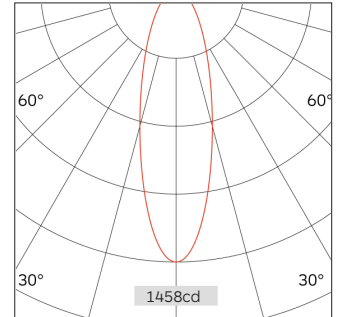

57.05511 SILO Recessed Downlight Trimless

Light Distribution	SILO Recessed Downlight
Colour Temperature	2700/3000/3500/4000K
Colour Rendition Index	CRI 90
Optics	LENS
Beam Angle	17D/20D/29D/40D
Cut Out	55mm
Connected Load	11W
Luminous Flux Of The Luminaire	734lm
Luminaire Efficacy	67lm/W
Colour Deviation	SDCM <5
Light Source	LED
LED Type	COB
Dimming Method	Triac/1-10V/ Dali
Cover Material	Aluminum
Body Material	Aluminum
IP Rating	IP20
Housing Colour	Sandy White/ Sandy Black
Weight	0.5Kg
Technical Region	220-240V 50/60Hz

Light Beam Table

H(M)	E(lx)	D(M)
		40°
1.0	1457.94	0.73
2.0	364.48	1.45
3.0	161.99	2.18
4.0	91.12	2.91
5.0	58.32	3.63

Star hotel rooms, aisles, villas, high-end private clubs, restaurants and other commercial spaces (such as furniture stores, ceramic and sanitary ware chain shops, brand chain shops and other commercial atmosphere lighting applications)