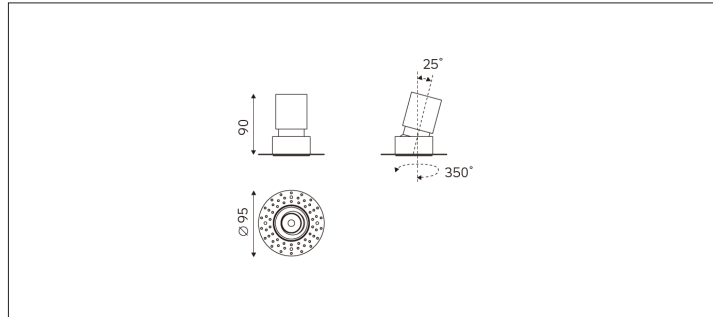

57.05511 SILO Recessed Downlight Trimless

Light Distribution	SILO Recessed Downlight
Colour Temperature	2700/3000/3500/4000K
Colour Rendition Index	CRI 90
Optics	LENS
Beam Angle	17D/20D/29D/40D
Cut Out	55mm
Connected Load	11W
Luminous Flux Of The Luminaire	734lm
Luminaire Efficacy	67lm/W
Colour Deviation	SDCM <5
Light Source	LED
LED Type	COB
Dimming Method	Triac/1-10V/ Dali
Cover Material	Aluminum
Body Material	Aluminum
IP Rating	IP20
Housing Colour	Sandy White/ Sandy Black
Weight	0.5Kg
Technical Region	220-240V 50/60Hz

Light Beam Table

H(M)	E(lx)	D(M)
		40°
1.0	1457.94	0.73
2.0	364.48	1.45
3.0	161.99	2.18
4.0	91.12	2.91
5.0	58.32	3.63

Star hotel rooms, aisles, villas, high-end private clubs, restaurants and other commercial spaces (such as furniture stores, ceramic and sanitary ware chain shops, brand chain shops and other commercial atmosphere lighting applications)