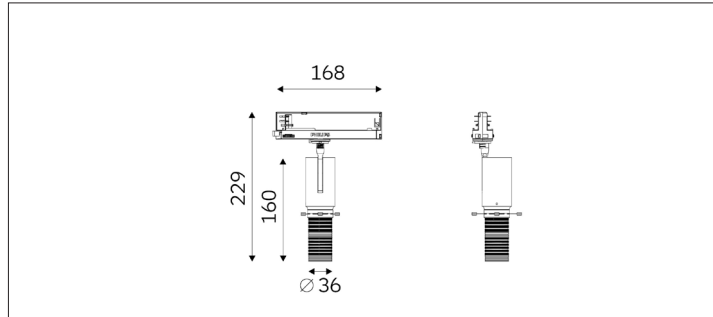

32.04520

ARTAX TRACK LIGHT

Light Distribution	ARTAX track light
Colour Temperature	2700/3000/3500/4000K
Colour Rendition Index	CRI 90
Optics	LENS
Beam Angle	20-35D/ 25-45D
Track Phases	1 Circuit/ 3 Circuit
Connected Load	9W
Luminous Flux Of The Luminaire	
Luminaire Efficacy	
Colour Deviation	SDCM <5
Light Source	LED
LED Type	COB
Dimming Method	Triac/1-10V/ Dali
Cover Material	Aluminum
Body Material	Aluminum
IP Rating	IP20
Housing Colour	Matt White/ Matt Black
Weight	0.4Kg
Technical Region	220-240V 50/60Hz

Light Beam Table		
H(M)	E(lx)	D(M)

A high quality track light, and the best choice to define your space. Can free adjust the shape you requested by 4 pin at joints, can be zoom by rotate the Optics. And the fixture is Museum style one, it has good heat dissipation effect by its solid aluminum housing.