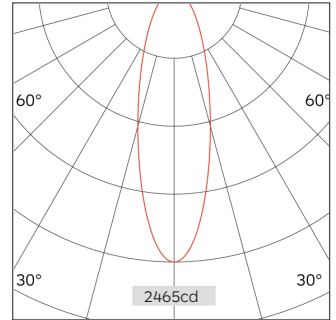

52.04512 MINI Recessed Downlight-Adjust

Light Distribution	MINI Recessed Downlight
Colour Temperature	2700/3000/3500/4000K
Colour Rendition Index	CRI 90
Optics	LENS
Beam Angle	20D/25D/38D/54D
Cut Out	45mm
Connected Load	6W
Luminous Flux Of The Luminaire	384lm
Luminaire Efficacy	61lm/W
Colour Deviation	SDCM <5
Light Source	LED
LED Type	COB
Dimming Method	Triac/1-10V/ Dali
Cover Material	Aluminum
Body Material	Aluminum
IP Rating	IP20
Housing Colour	Sandy White/ Sandy Black
Weight	0.2Kg
Technical Region	220-240V 50/60Hz

H(M)	E(lx)	D(M)
		20°
1.0	2465	0.36
2.0	616	0.71
3.0	273	1.07
4.0	154	1.43
5.0	98	1.78

Application areas: High end residential and retail projects, hotels, museums and galleries.