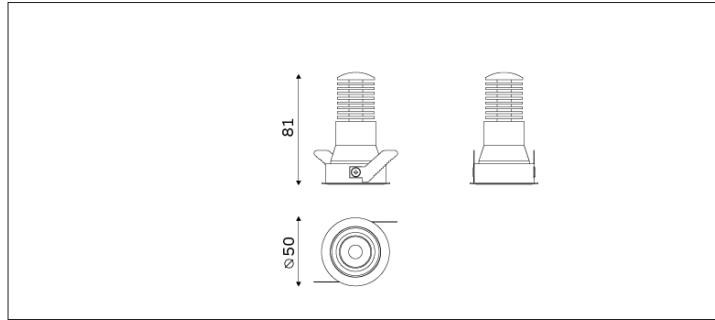

52.04512 MINI Recessed Downlight-Adjust

Light Distribution	MINI Recessed Downlight
Colour Temperature	2700/3000/3500/4000K
Colour Rendition Index	CRI 90
Optics	LENS
Beam Angle	20D/25D/38D/54D
Cut Out	45mm
Connected Load	6W
Luminous Flux Of The Luminaire	384lm
Luminaire Efficacy	61lm/W
Colour Deviation	SDCM <5
Light Source	LED
LED Type	COB
Dimming Method	Triac/1-10V/ Dali
Cover Material	Aluminum
Body Material	Aluminum
IP Rating	IP20
Housing Colour	Sandy White/ Sandy Black
Weight	0.2Kg
Technical Region	220-240V 50/60Hz

H(M)	E(lx)	D(M)
		20°
1.0	2465	0.36
2.0	616	0.71
3.0	273	1.07
4.0	154	1.43
5.0	98	1.78

Application areas: High end residential and retail projects, hotels, museums and galleries.