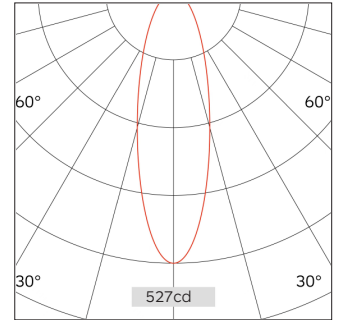

32.04521 Zoom Track Lighting

Light Distribution	Zoom Track Lighting
Colour Temperature	2700/3000/3500/4000K
Colour Rendition Index	CRI 90
Optics	LENS
Beam Angle	15D-52D
Track Phases	1 Circuit/ 3 Circuit
Connected Load	9W
Luminous Flux Of The Luminaire	356lm
Luminaire Efficacy	39lm/W
Colour Deviation	SDCM <5
Light Source	LED
LED Type	COB
Dimming Method	Triac/1-10V/ Dali
Cover Material	Aluminum
Body Material	Aluminum
IP Rating	IP20
Housing Colour	Matt White/ Matt Black
Weight	0.4Kg
Technical Region	220-240V 50/60Hz

H(M)	E(lx)	D(M)
		52°
1.0	527.81	0.98
2.0	131.95	1.96
3.0	58.65	2.94
4.0	32.99	3.91
5.0	21.11	4.89

An excellent and flexible accent lighting solution for restaurants, residential spaces, retail stores and galleries.