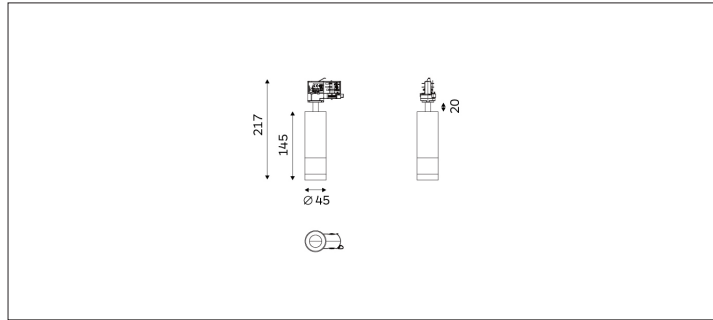

32.04521 Zoom Track Lighting

Light Distribution	Zoom Track Lighting
Colour Temperature	2700/3000/3500/4000K
Colour Rendition Index	CRI 90
Optics	LENS
Beam Angle	15D-52D
Track Phases	1 Circuit/ 3 Circuit
Connected Load	9W
Luminous Flux Of The Luminaire	356lm
Luminaire Efficacy	39lm/W
Colour Deviation	SDCM <5
Light Source	LED
LED Type	COB
Dimming Method	Triac/1-10V/ Dali
Cover Material	Aluminum
Body Material	Aluminum
IP Rating	IP20
Housing Colour	Matt White/ Matt Black
Weight	0.4Kg
Technical Region	220-240V 50/60Hz