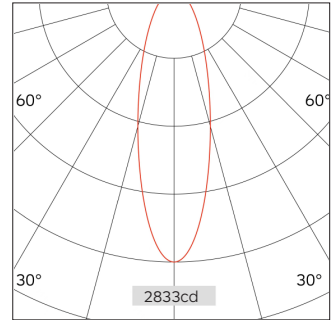

51.04011 MINI Recessed Downlight-Fixed

Light Distribution	MINI Recessed Downlight
Colour Temperature	2700/3000/3500/4000K
Colour Rendition Index	CRI 90
Optics	LENS
Beam Angle	18D/22D/34D/49D
Cut Out	40mm
Connected Load	8W
Luminous Flux Of The Luminaire	518lm
Luminaire Efficacy	65lm/W
Colour Deviation	SDCM <5
Light Source	LED
LED Type	COB
Dimming Method	Triac/1-10V/ Dali
Cover Material	Aluminum
Body Material	Aluminum
IP Rating	IP20
Housing Colour	Sandy White/ Sandy Black
Weight	0.2Kg
Technical Region	220-240V 50/60Hz

H(M)	E(lx)	D(M)
		22°
1.0	2833	0.39
2.0	708	0.77
3.0	314	1.16
4.0	177	1.55
5.0	113	1.94

Application areas: High end residential and retail projects, hotels, museums and galleries.