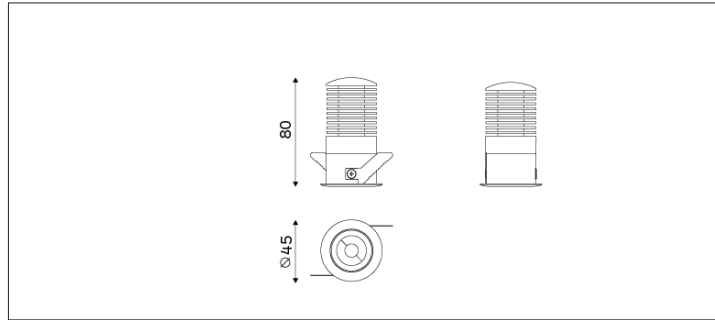

51.04011 MINI Recessed Downlight-Fixed

Light Distribution	MINI Recessed Downlight
Colour Temperature	2700/3000/3500/4000K
Colour Rendition Index	CRI 90
Optics	LENS
Beam Angle	18D/22D/34D/49D
Cut Out	40mm
Connected Load	8W
Luminous Flux Of The Luminaire	518lm
Luminaire Efficacy	65lm/W
Colour Deviation	SDCM <5
Light Source	LED
LED Type	COB
Dimming Method	Triac/1-10V/ Dali
Cover Material	Aluminum
Body Material	Aluminum
IP Rating	IP20
Housing Colour	Sandy White/ Sandy Black
Weight	0.2Kg
Technical Region	220-240V 50/60Hz

H(M)	E(lx)	D(M)
		22°
1.0	2833	0.39
2.0	708	0.77
3.0	314	1.16
4.0	177	1.55
5.0	113	1.94

Application areas: High end residential and retail projects, hotels, museums and galleries.