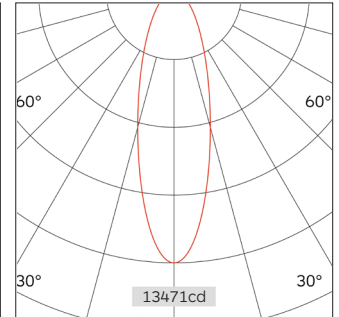

# 57.12511 SPECTRUM TRIMLESS DOWNLIGHT

| Light Distribution             | Spectrum Downlight       |
|--------------------------------|--------------------------|
| Colour Temperature             | 2700/3000/3500/4000K     |
| Colour Rendition Index         | CRI 90                   |
| Optics                         | LENS                     |
| Beam Angle                     | 19D/24D/39D/52D          |
| Cut out                        | 125mm                    |
| Connected Load                 | 28W                      |
| Luminous Flux Of The Luminaire | 2678lm                   |
| Luminaire Efficacy             | 96lm/W                   |
| Colour Deviation               | SDCM <5                  |
| Light Source                   | LED                      |
| LED Type                       | COB                      |
| Dimming Method                 | Triac/1-10V/ Dali        |
| Cover Material                 | Aluminum                 |
| Body Material                  | Aluminum                 |
| IP Rating                      | IP20                     |
| Housing Colour                 | Sandy White/ Sandy Black |
| Weight                         | 1Kg                      |
| Technical Region               | 220-240V 50/60Hz         |

| Light Beam Table |       |      |
|------------------|-------|------|
| H(M)             | E(lx) | D(M) |
|                  |       | 24°  |
| 1.0              | 13471 | 0.36 |
| 2.0              | 3367  | 0.71 |
| 3.0              | 1496  | 1.07 |
| 4.0              | 841   | 1.43 |
| 5.0              | 538   | 1.79 |