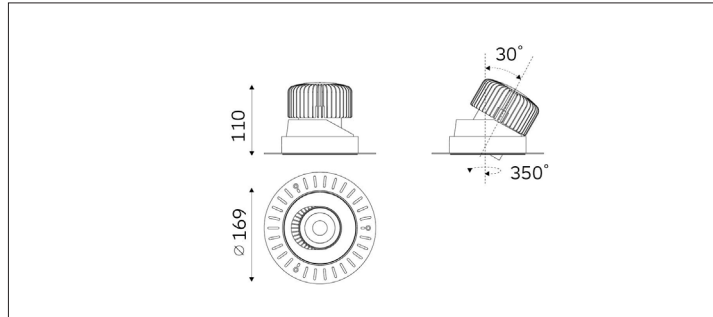

# 57.12511 SPECTRUM TRIMLESS DOWNLIGHT

| Light Distribution             | Spectrum Downlight       |
|--------------------------------|--------------------------|
| Colour Temperature             | 2700/3000/3500/4000K     |
| Colour Rendition Index         | CRI 90                   |
| Optics                         | LENS                     |
| Beam Angle                     | 19D/24D/39D/52D          |
| Cut out                        | 125mm                    |
| Connected Load                 | 28W                      |
| Luminous Flux Of The Luminaire | 2678lm                   |
| Luminaire Efficacy             | 96lm/W                   |
| Colour Deviation               | SDCM <5                  |
| Light Source                   | LED                      |
| LED Type                       | COB                      |
| Dimming Method                 | Triac/1-10V/ Dali        |
| Cover Material                 | Aluminum                 |
| Body Material                  | Aluminum                 |
| IP Rating                      | IP20                     |
| Housing Colour                 | Sandy White/ Sandy Black |
| Weight                         | 1Kg                      |
| Technical Region               | 220-240V 50/60Hz         |

| Light Beam Table |       |      |
|------------------|-------|------|
| H(M)             | E(lx) | D(M) |
|                  |       | 24°  |
| 1.0              | 13471 | 0.36 |
| 2.0              | 3367  | 0.71 |
| 3.0              | 1496  | 1.07 |
| 4.0              | 841   | 1.43 |
| 5.0              | 538   | 1.79 |