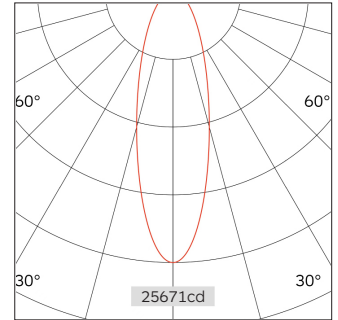

32.08416 Action Track lighting Flexible chain leg

Connected Load	41W
Colour Temperature	2700/3000/3500/4000K
Colour Rendition Index	CRI 90
Optics	LENS
Beam Angle	19D/24D/38D/52D
Track Phases	1 Circuit/ 3 Circuit
Light Distribution	Action Flexible chain leg
Luminous Flux Of The Luminaire	5001lm
Luminaire Efficacy	114lm/W
Colour Deviation	SDCM <5
Light Source	LED
LED Type	COB
Dimming Method	Triac/1-10V/ Dali
Cover Material	Aluminum
Body Material	Aluminum
IP Rating	IP20
Housing Colour	Sandy White/ Sandy Black
Weight	0.65kg
Technical Region	220-240V 50/60Hz