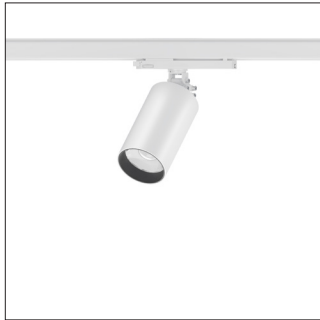

32.08416 Action Track lighting Flexible chain leg

Connected Load	41W
Colour Temperature	2700/3000/3500/4000K
Colour Rendition Index	CRI 90
Optics	LENS
Beam Angle	19D/24D/38D/52D
Track Phases	1 Circuit/ 3 Circuit
Light Distribution	Action Flexible chain leg
Luminous Flux Of The Luminaire	5001lm
Luminaire Efficacy	114lm/W
Colour Deviation	SDCM <5
Light Source	LED
LED Type	COB
Dimming Method	Triac/1-10V/ Dali
Cover Material	Aluminum
Body Material	Aluminum
IP Rating	IP20
Housing Colour	Sandy White/ Sandy Black
Weight	0.65kg
Technical Region	220-240V 50/60Hz

H(M)	E(lx)	D(M)
		24°
1.0	25671.95	0.42
2.0	6417.99	0.84
3.0	2852.44	1.26
4.0	1604.50	1.68
5.0	1026.88	2.11

This series uses our patented fixture body, fast heat dissipation, can be small size and higher wattage. There are 3 versions of this series, one piece ordinary model, flexible chain leg, and with gear box model, to meet the needs of different places, flexible chain leg is mainly used for deeper space with blot; with gear box