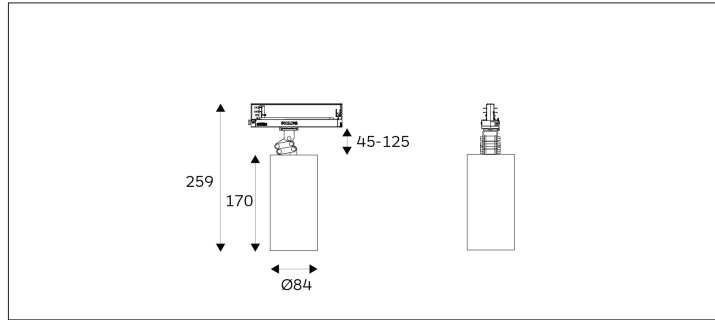

32.08416 Action Track lighting Flexible chain leg

Connected Load	41W
Colour Temperature	2700/3000/3500/4000K
Colour Rendition Index	CRI 90
Optics	LENS
Beam Angle	19D/24D/38D/52D
Track Phases	1 Circuit/ 3 Circuit
Light Distribution	Action Flexible chain leg
Luminous Flux Of The Luminaire	5001lm
Luminaire Efficacy	114lm/W
Colour Deviation	SDCM <5
Light Source	LED
LED Type	COB
Dimming Method	Triac/1-10V/ Dali
Cover Material	Aluminum
Body Material	Aluminum
IP Rating	IP20
Housing Colour	Sandy White/ Sandy Black
Weight	0.65kg
Technical Region	220-240V 50/60Hz

H(M)	E(lx)	D(M)
		24°
1.0	25671.95	0.42
2.0	6417.99	0.84
3.0	2852.44	1.26
4.0	1604.50	1.68
5.0	1026.88	2.11

This series uses our patented fixture body, fast heat dissipation, can be small size and higher wattage. There are 3 versions of this series, one piece ordinary model, flexible chain leg, and with gear box model, to meet the needs of different places, flexible chain leg is mainly used for deeper space with blot; with gear box