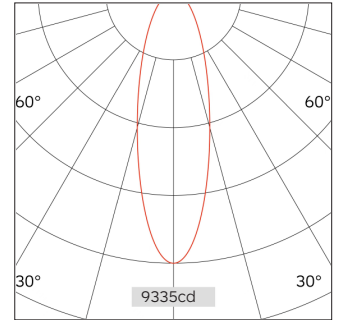

# 62.05520 FOS Track Lighting

Connected Load	25W
Colour Temperature	2700/3000/3500/4000K
Colour Rendition Index	CRI 90
Optics	LENS
Beam Angle	20D/32D/41D/49D
Track	Low Voltage Track
Light Distribution	FOS Track Lighting
Luminous Flux Of The Luminaire	2677lm
Luminaire Efficacy	111lm/W
Colour Deviation	SDCM <5
Light Source	LED
LED Type	COB
Dimming Method	1-10V/ Dali
Cover Material	Aluminum
Body Material	Aluminum
IP Rating	IP20
Housing Colour	Sandy White/ Sandy Black
Weight	0.6Kg
Technical Region	Input 48V