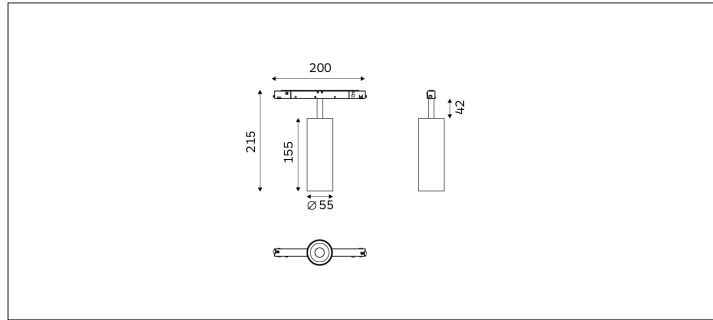

# 62.05520 FOS Track Lighting

Connected Load	25W
Colour Temperature	2700/3000/3500/4000K
Colour Rendition Index	CRI 90
Optics	LENS
Beam Angle	20D/32D/41D/49D
Track	Low Voltage Track
Light Distribution	FOS Track Lighting
Luminous Flux Of The Luminaire	2677lm
Luminaire Efficacy	111lm/W
Colour Deviation	SDCM <5
Light Source	LED
LED Type	COB
Dimming Method	1-10V/ Dali
Cover Material	Aluminum
Body Material	Aluminum
IP Rating	IP20
Housing Colour	Sandy White/ Sandy Black
Weight	0.6Kg
Technical Region	Input 48V

Light Beam Table

H(M)	E(lx)	D(M)
		32°
1.0	9335	0.57
2.0	2334	0.14
3.0	1037	1.71
4.0	583	2.28
5.0	373	2.85

It is an individual solution with a high degree of flexibility. all inserts are mounted completely without tools and held within the profile by a magnetic force. With just one flick of the wrist, you can adjust the inserts as needed at any time to set the scene for your desired object. Application areas: residential, hotel, restaurants, retail and other high-end places.