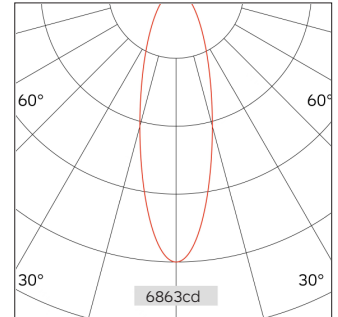

52.09526 SILO Recessed Downlight

Light Distribution	SILO Recessed Downlight
Colour Temperature	2700/3000/3500/4000K
Colour Rendition Index	CRI 90
Optics	LENS
Beam Angle	19D/25D/39D/48D
Cut Out	95mm
Connected Load	28W
Luminous Flux Of The Luminaire	2974lm
Luminaire Efficacy	106lm/W
Colour Deviation	SDCM <5
Light Source	LED
LED Type	COB
Dimming Method	Triac/1-10V/ Dali
Cover Material	Aluminum
Body Material	Aluminum
IP Rating	IP20
Housing Colour	Sandy White/ Sandy Black
Weight	0.85Kg
Technical Region	220-240V 50/60Hz

Light Beam Table

H(M)	E(lx)	D(M)
		39°
1.0	6863.21	0.72
2.0	1715.80	1.44
3.0	762.58	2.16
4.0	428.95	2.88
5.0	274.53	3.59

Star hotel rooms, aisles, villas, high-end private clubs, restaurants and other commercial spaces (such as furniture stores, ceramic and sanitary ware chain shops, brand chain shops and other commercial atmosphere lighting applications)