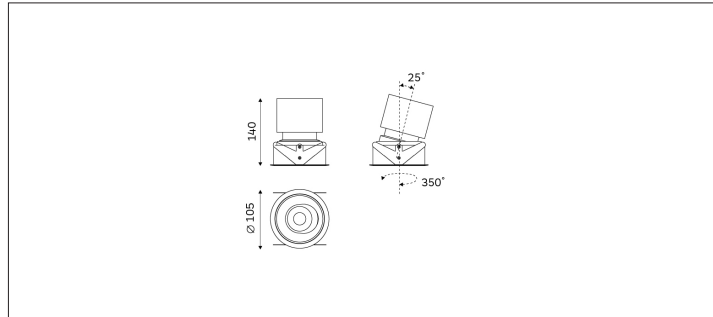

52.09526 SILO Recessed Downlight

Light Distribution	SILO Recessed Downlight
Colour Temperature	2700/3000/3500/4000K
Colour Rendition Index	CRI 90
Optics	LENS
Beam Angle	19D/25D/39D/48D
Cut Out	95mm
Connected Load	28W
Luminous Flux Of The Luminaire	2974lm
Luminaire Efficacy	106lm/W
Colour Deviation	SDCM <5
Light Source	LED
LED Type	COB
Dimming Method	Triac/1-10V/ Dali
Cover Material	Aluminum
Body Material	Aluminum
IP Rating	IP20
Housing Colour	Sandy White/ Sandy Black
Weight	0.85Kg
Technical Region	220-240V 50/60Hz

Light Beam Table

H(M)	E(lx)	D(M)
		39°
1.0	6863.21	0.72
2.0	1715.80	1.44
3.0	762.58	2.16
4.0	428.95	2.88
5.0	274.53	3.59

Star hotel rooms, aisles, villas, high-end private clubs, restaurants and other commercial spaces (such as furniture stores, ceramic and sanitary ware chain shops, brand chain shops and other commercial atmosphere lighting applications)