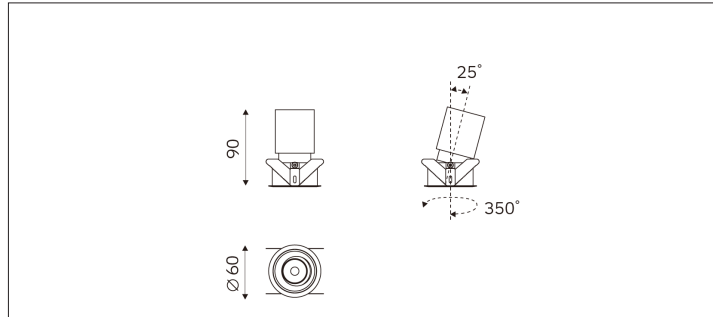

# 52.05518 SILO Recessed Downlight

Light Distribution	SILO Recessed Downlight
Colour Temperature	2700/3000/3500/4000K
Colour Rendition Index	CRI 90
Optics	LENS
Beam Angle	17D/20D/29D/40D
Cut Out	55mm
Connected Load	11W
Luminous Flux Of The Luminaire	734lm
Luminaire Efficacy	67lm/W
Colour Deviation	SDCM < 5
Light Source	LED
LED Type	COB
Dimming Method	Triac/1-10V/ Dali
Cover Material	Aluminum
Body Material	Aluminum
IP Rating	IP20
Housing Colour	Sandy White/ Sandy Black
Weight	0.3Kg
Technical Region	220-240V 50/60Hz

Light Beam Table

H(M)	E(lx)	D(M)
		20°
1.0	4719.66	0.35
2.0	1179.92	0.71
3.0	524.41	1.06
4.0	294.98	1.42
5.0	188.79	1.77

Star hotel rooms, aisles, villas, high-end private clubs, restaurants and other commercial spaces (such as furniture stores, ceramic and sanitary ware chain shops, brand chain shops and other commercial atmosphere lighting applications)