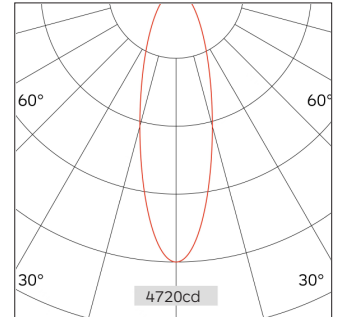

# 52.05518 SILO Recessed Downlight

Light Distribution	SILO Recessed Downlight
Colour Temperature	2700/3000/3500/4000K
Colour Rendition Index	CRI 90
Optics	LENS
Beam Angle	17D/20D/29D/40D
Cut Out	55mm
Connected Load	11W
Luminous Flux Of The Luminaire	734lm
Luminaire Efficacy	67lm/W
Colour Deviation	SDCM < 5
Light Source	LED
LED Type	COB
Dimming Method	Triac/1-10V/ Dali
Cover Material	Aluminum
Body Material	Aluminum
IP Rating	IP20
Housing Colour	Sandy White/ Sandy Black
Weight	0.3Kg
Technical Region	220-240V 50/60Hz

Light Beam Table

H(M)	E(lx)	D(M)
		20°
1.0	4719.66	0.35
2.0	1179.92	0.71
3.0	524.41	1.06
4.0	294.98	1.42
5.0	188.79	1.77

Star hotel rooms, aisles, villas, high-end private clubs, restaurants and other commercial spaces (such as furniture stores, ceramic and sanitary ware chain shops, brand chain shops and other commercial atmosphere lighting applications)