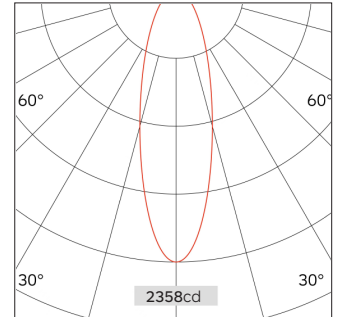

51.03812 MINI Recessed Downlight-Adjust

Light Distribution	MINI Recessed Downlight
Colour Temperature	2700/3000/3500/4000K
Colour Rendition Index	CRI 90
Optics	LENS
Beam Angle	20D/24D/37D/51D
Cut Out	38mm
Connected Load	6.2W
Luminous Flux Of The Luminaire	432lm
Luminaire Efficacy	67lm/W
Colour Deviation	SDCM <5
Light Source	LED
LED Type	COB
Dimming Method	Triac/1-10V/ Dali
Cover Material	Aluminum
Body Material	Aluminum
IP Rating	IP20
Housing Colour	Sandy White/ Sandy Black
Weight	0.2Kg
Technical Region	220-240V 50/60Hz

H(M)	E(lx)	D(M)
		20°
1.0	2358	0.35
2.0	589	0.71
3.0	262	1.06
4.0	147	1.41
5.0	94	1.76

Application areas: High end residential and retail projects, hotels, museums and galleries.