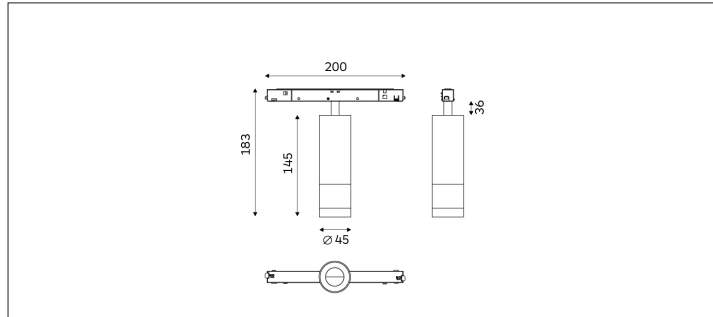

62.04533 Zoom Track Lighting

Light Distribution	Zoom Track Lighting
Colour Temperature	2700/3000/3500/4000K
Colour Rendition Index	CRI 90
Optics	LENS
Beam Angle	15D-52D
Track Phases	Low Voltage Track
Connected Load	9W
Luminous Flux Of The Luminaire	356lm
Luminaire Efficacy	40lm/W
Colour Deviation	SDCM <5
Light Source	LED
LED Type	COB
Dimming Method	1-10V/ Dali
Cover Material	Aluminum
Body Material	Aluminum
IP Rating	IP20
Housing Colour	Sandy White/ Sandy Black
Weight	0.5Kg
Technical Region	Input 48V

H(M)	E(lx)	D(M)
		15°
1.0	1649.72	0.26
2.0	412.43	0.52
3.0	183.30	0.78
4.0	103.11	1.04
5.0	65.99	1.30

An excellent and flexible accent lighting solution for restaurants, residential spaces, retail stores and galleries.