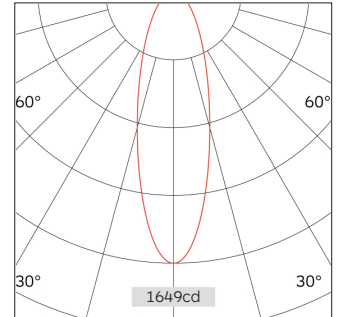

62.04533 Zoom Track Lighting

Light Distribution	Zoom Track Lighting
Colour Temperature	2700/3000/3500/4000K
Colour Rendition Index	CRI 90
Optics	LENS
Beam Angle	15D-52D
Track Phases	Low Voltage Track
Connected Load	9W
Luminous Flux Of The Luminaire	356lm
Luminaire Efficacy	40lm/W
Colour Deviation	SDCM <5
Light Source	LED
LED Type	COB
Dimming Method	1-10V/ Dali
Cover Material	Aluminum
Body Material	Aluminum
IP Rating	IP20
Housing Colour	Sandy White/ Sandy Black
Weight	0.5Kg
Technical Region	Input 48V

H(M)	E(lx)	D(M)
		15°
1.0	1649.72	0.26
2.0	412.43	0.52
3.0	183.30	0.78
4.0	103.11	1.04
5.0	65.99	1.30

An excellent and flexible accent lighting solution for restaurants, residential spaces, retail stores and galleries.