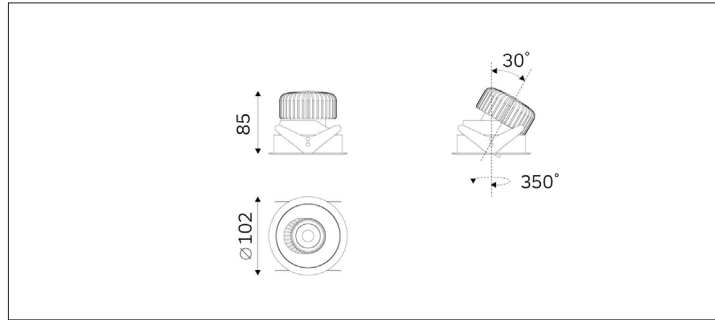

52.09528 SPECTRUM RECESSED DOWNLIGHT

Light Distribution	Spectrum Downlight
Colour Temperature	2700/3000/3500/4000K
Colour Rendition Index	CRI 90
Optics	LENS
Beam Angle	20D/24D/36D/43D
Cut out	95mm
Connected Load	14.3W
Luminous Flux Of The Luminaire	1083lm
Luminaire Efficacy	75lm/W
Colour Deviation	SDCM <5
Light Source	LED
LED Type	COB
Dimming Method	Triac/1-10V/ Dali
Cover Material	Aluminum
Body Material	Aluminum
IP Rating	IP20
Housing Colour	Sandy White/ Sandy Black
Weight	0.5Kg
Technical Region	220-240V 50/60Hz

Light Beam Table		
H(M)	E(lx)	D(M)
		24°
1.0	5048	0.5
2.0	1262	0.99
3.0	560	1.49
4.0	315	1.99
5.0	201	2.49

Greater angle adjustment (up to 30d unidirectional), and at the same time with horizontal adjustment. Meet the lighting needs of different places. Share a variety of optical accessories, you can one body, free to change.