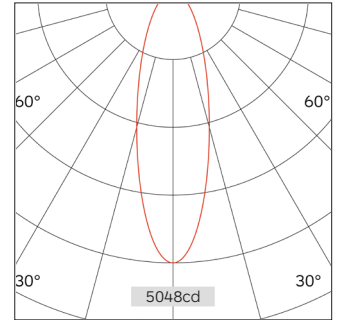

52.09528 SPECTRUM RECESSED DOWNLIGHT

Light Distribution	Spectrum Downlight
Colour Temperature	2700/3000/3500/4000K
Colour Rendition Index	CRI 90
Optics	LENS
Beam Angle	20D/24D/36D/43D
Cut out	95mm
Connected Load	14.3W
Luminous Flux Of The Luminaire	1083lm
Luminaire Efficacy	75lm/W
Colour Deviation	SDCM <5
Light Source	LED
LED Type	COB
Dimming Method	Triac/1-10V/ Dali
Cover Material	Aluminum
Body Material	Aluminum
IP Rating	IP20
Housing Colour	Sandy White/ Sandy Black
Weight	0.5Kg
Technical Region	220-240V 50/60Hz

Light Beam Table		
H(M)	E(lx)	D(M)
		24°
1.0	5048	0.5
2.0	1262	0.99
3.0	560	1.49
4.0	315	1.99
5.0	201	2.49

Greater angle adjustment (up to 30d unidirectional), and at the same time with horizontal adjustment. Meet the lighting needs of different places. Share a variety of optical accessories, you can one body, free to change.