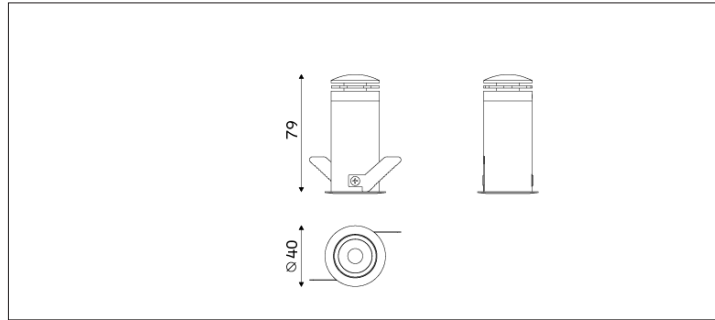

51.03517 MINI Recessed Downlight-Fixed

Light Distribution	MINI Recessed Downlight
Colour Temperature	2700/3000/3500/4000K
Colour Rendition Index	CRI 90
Optics	LENS
Beam Angle	20D/24D/39D/51D
Cut Out	35mm
Connected Load	6.5W
Luminous Flux Of The Luminaire	432lm
Luminaire Efficacy	67lm/W
Colour Deviation	SDCM <5
Light Source	LED
LED Type	COB
Dimming Method	Triac/1-10V/ Dali
Cover Material	Aluminum
Body Material	Aluminum
IP Rating	IP20
Housing Colour	Sandy White/ Sandy Black
Weight	0.2Kg
Technical Region	220-240V 50/60Hz

H(M)	E(lx)	D(M)
		20°
1.0	2358	0.35
2.0	589	0.71
3.0	262	1.06
4.0	147	1.41
5.0	94	1.76

Application areas: High end residential and retail projects, hotels, museums and galleries.