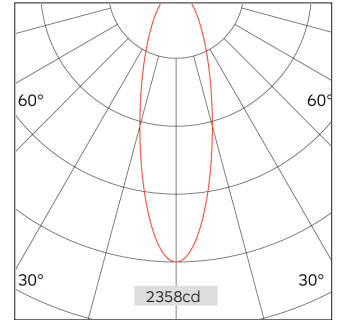

51.03517 MINI Recessed Downlight-Fixed

Light Distribution	MINI Recessed Downlight
Colour Temperature	2700/3000/3500/4000K
Colour Rendition Index	CRI 90
Optics	LENS
Beam Angle	20D/24D/39D/51D
Cut Out	35mm
Connected Load	6.5W
Luminous Flux Of The Luminaire	432lm
Luminaire Efficacy	67lm/W
Colour Deviation	SDCM <5
Light Source	LED
LED Type	COB
Dimming Method	Triac/1-10V/ Dali
Cover Material	Aluminum
Body Material	Aluminum
IP Rating	IP20
Housing Colour	Sandy White/ Sandy Black
Weight	0.2Kg
Technical Region	220-240V 50/60Hz

H(M)	E(lx)	D(M)
		20°
1.0	2358	0.35
2.0	589	0.71
3.0	262	1.06
4.0	147	1.41
5.0	94	1.76

Application areas: High end residential and retail projects, hotels, museums and galleries.