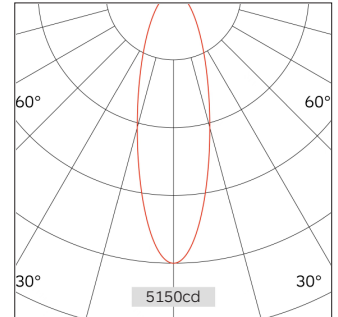

# 62.04531 SPECTRUM Track Lighting

Connected Load	14.3W
Colour Temperature	2700/3000/3500/4000K
Colour Rendition Index	CRI 90
Optics	LENS
Beam Angle	19D/24D/36D/43D
Track	Low Voltage Track
Light Distribution	SPECTRUM Track Lighting
Luminous Flux Of The Luminaire	1083lm
Luminaire Efficacy	76lm/W
Colour Deviation	SDCM < 5
Light Source	LED
LED Type	COB
Dimming Method	1-10V/ Dali
Cover Material	Aluminum
Body Material	Aluminum
IP Rating	IP20
Housing Colour	Sandy White/ Sandy Black
Weight	0.45Kg
Technical Region	Input 48V

H(M)	E(lx)	D(M)
		19°
1.0	5150.19	0.36
2.0	1287.55	0.72
3.0	572.24	1.08
4.0	321.89	1.44
5.0	206.01	1.80

It is an individual solution with a high degree of flexibility. all inserts are mounted completely without tools and held within the profile by a magnetic force. With just one flick of the wrist, you can adjust the inserts as needed at any time to set the scene for your desired object. Application areas: residential, hotel, restaurants, retail and other high-end places.