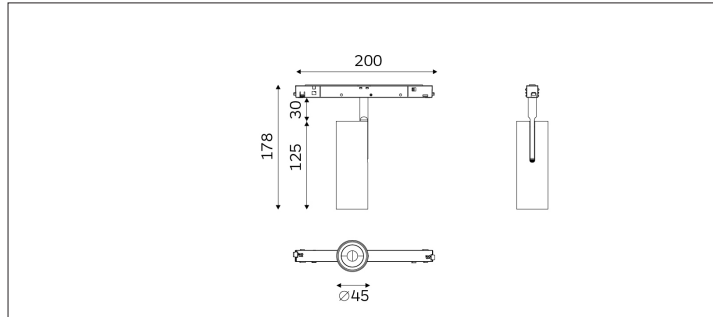

# 62.04531 SPECTRUM Track Lighting

Connected Load	14.3W
Colour Temperature	2700/3000/3500/4000K
Colour Rendition Index	CRI 90
Optics	LENS
Beam Angle	19D/24D/36D/43D
Track	Low Voltage Track
Light Distribution	SPECTRUM Track Lighting
Luminous Flux Of The Luminaire	1083lm
Luminaire Efficacy	76lm/W
Colour Deviation	SDCM < 5
Light Source	LED
LED Type	COB
Dimming Method	1-10V/ Dali
Cover Material	Aluminum
Body Material	Aluminum
IP Rating	IP20
Housing Colour	Sandy White/ Sandy Black
Weight	0.45Kg
Technical Region	Input 48V

H(M)	E(lx)	D(M)
		19°
1.0	5150.19	0.36
2.0	1287.55	0.72
3.0	572.24	1.08
4.0	321.89	1.44
5.0	206.01	1.80

It is an individual solution with a high degree of flexibility. all inserts are mounted completely without tools and held within the profile by a magnetic force. With just one flick of the wrist, you can adjust the inserts as needed at any time to set the scene for your desired object. Application areas: residential, hotel, restaurants, retail and other high-end places.