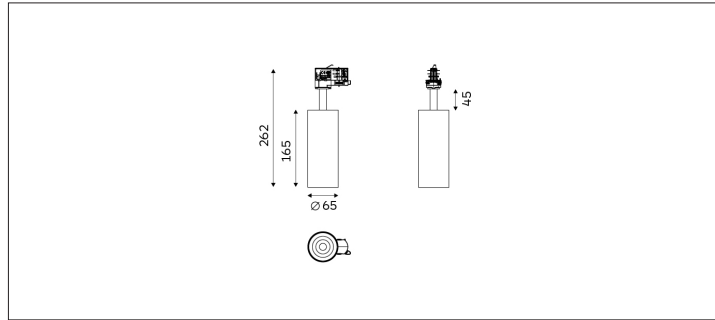

32.0652 3 FOS Track Lighting

Light Distribution	FOS Track Lighting
Colour Temperature	2700/3000/3500/4000K
Colour Rendition Index	CRI 90
Optics	LENS
Beam Angle	17D/27D/36D/51D
Track Phases	1 Circuit/ 3 Circuit
Connected Load	24W
Luminous Flux Of The Luminaire	2678lm
Luminaire Efficacy	110lm/W
Colour Deviation	SDCM <5
Light Source	LED
LED Type	COB
Dimming Method	Triac/1-10V/ Dali
Cover Material	Aluminum
Body Material	Aluminum
IP Rating	IP20
Housing Colour	Sandy White/ Sandy Black
Weight	0.85Kg
Technical Region	220-240V 50/60Hz

H(M)	E(lx)	D(M)
		27°
1.0	11170	0.49
2.0	2792	0.97
3.0	1241	1.46
4.0	698	1.94
5.0	446	2.43

Application areas: retail, museums, hospitality, residential, offices and lobbies.