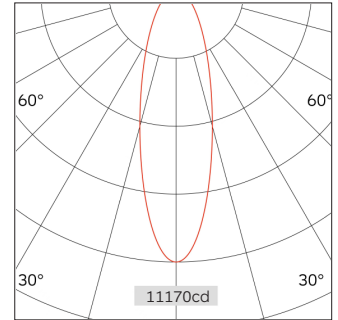

32.0652 3 FOS Track Lighting

Light Distribution	FOS Track Lighting
Colour Temperature	2700/3000/3500/4000K
Colour Rendition Index	CRI 90
Optics	LENS
Beam Angle	17D/27D/36D/51D
Track Phases	1 Circuit/ 3 Circuit
Connected Load	24W
Luminous Flux Of The Luminaire	2678lm
Luminaire Efficacy	110lm/W
Colour Deviation	SDCM <5
Light Source	LED
LED Type	COB
Dimming Method	Triac/1-10V/ Dali
Cover Material	Aluminum
Body Material	Aluminum
IP Rating	IP20
Housing Colour	Sandy White/ Sandy Black
Weight	0.85Kg
Technical Region	220-240V 50/60Hz

H(M)	E(lx)	D(M)
		27°
1.0	11170	0.49
2.0	2792	0.97
3.0	1241	1.46
4.0	698	1.94
5.0	446	2.43

Application areas: retail, museums, hospitality, residential, offices and lobbies.