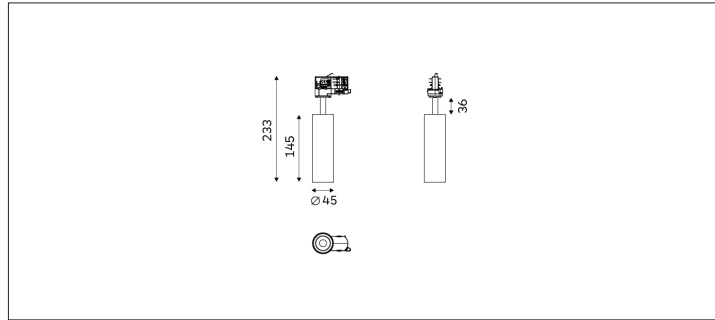

# 32.0452 8 FOS Track Lighting

Light Distribution	FOS Track Lighting
Colour Temperature	2700/3000/3500/4000K
Colour Rendition Index	CRI 90
Optics	LENS
Beam Angle	19D/23D/36D/41D
Track Phases	1 Circuit/ 3 Circuit
Connected Load	11W
Luminous Flux Of The Luminaire	808lm
Luminaire Efficacy	75lm/W
Colour Deviation	SDCM <5
Light Source	LED
LED Type	COB
Dimming Method	Triac/1-10V/ Dali
Cover Material	Aluminum
Body Material	Aluminum
IP Rating	IP20
Housing Colour	Sandy White/ Sandy Black
Weight	0.35Kg
Technical Region	220-240V 50/60Hz

H(M)	E(lx)	D(M)
		23°
1.0	4010	0.42
2.0	1002	0.84
3.0	445	1.26
4.0	250	1.68
5.0	160	2.10

Application areas: retail, museums, hospitality, residential, offices and lobbies.