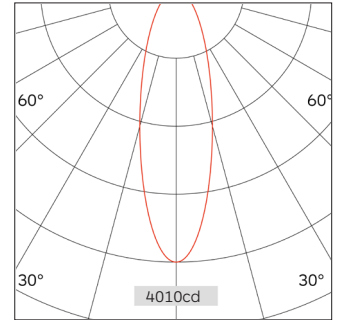

# 32.0452 8 FOS Track Lighting

Light Distribution	FOS Track Lighting
Colour Temperature	2700/3000/3500/4000K
Colour Rendition Index	CRI 90
Optics	LENS
Beam Angle	19D/23D/36D/41D
Track Phases	1 Circuit/ 3 Circuit
Connected Load	11W
Luminous Flux Of The Luminaire	808lm
Luminaire Efficacy	75lm/W
Colour Deviation	SDCM <5
Light Source	LED
LED Type	COB
Dimming Method	Triac/1-10V/ Dali
Cover Material	Aluminum
Body Material	Aluminum
IP Rating	IP20
Housing Colour	Sandy White/ Sandy Black
Weight	0.35Kg
Technical Region	220-240V 50/60Hz

H(M)	E(lx)	D(M)
		23°
1.0	4010	0.42
2.0	1002	0.84
3.0	445	1.26
4.0	250	1.68
5.0	160	2.10

Application areas: retail, museums, hospitality, residential, offices and lobbies.