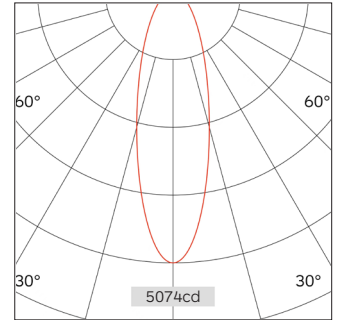

52.05522 LOTT RECESSED DOWNLIGHT

Light Distribution	LOTT Recessed Downlight
Colour Temperature	2700/3000/3500/4000K
Colour Rendition Index	CRI 90
Optics	LENS
Beam Angle	20D/25D/37D/50D
Cut out	55mm
Connected Load	14.9W
Luminous Flux Of The Luminaire	1078lm
Luminaire Efficacy	72lm/W
Colour Deviation	SDCM <5
Light Source	LED
LED Type	COB
Dimming Method	Triac/1-10V/ Dali
Cover Material	Aluminum
Body Material	Aluminum
IP Rating	IP20
Housing Colour	Sandy White/ Sandy Black
Weight	0.5Kg
Technical Region	220-240V 50/60Hz

H(M)	E(lx)	D(M)
		25°
1.0	5074.22	0.45
2.0	1268.56	0.89
3.0	563.80	1.34
4.0	317.14	1.79
5.0	202.97	2.24

Extremely small size does high wattage to meet the demand for small cut out and high lumens nowadays. Deep anti-glare optical structure, let the space more comfortable.