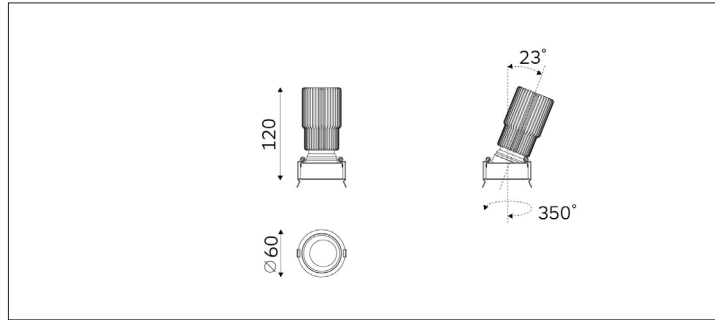

52.05522 LOTT RECESSED DOWNLIGHT

Light Distribution	LOTT Recessed Downlight
Colour Temperature	2700/3000/3500/4000K
Colour Rendition Index	CRI 90
Optics	LENS
Beam Angle	20D/25D/37D/50D
Cut out	55mm
Connected Load	14.9W
Luminous Flux Of The Luminaire	1078lm
Luminaire Efficacy	72lm/W
Colour Deviation	SDCM <5
Light Source	LED
LED Type	COB
Dimming Method	Triac/1-10V/ Dali
Cover Material	Aluminum
Body Material	Aluminum
IP Rating	IP20
Housing Colour	Sandy White/ Sandy Black
Weight	0.5Kg
Technical Region	220-240V 50/60Hz

H(M)	E(lx)	D(M)
		25°
1.0	5074.22	0.45
2.0	1268.56	0.89
3.0	563.80	1.34
4.0	317.14	1.79
5.0	202.97	2.24

Extremely small size does high wattage to meet the demand for small cut out and high lumens nowadays. Deep anti-glare optical structure, let the space more comfortable.