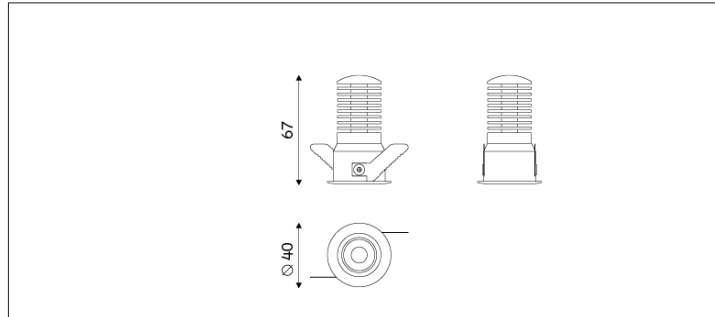

# 51.03511 MINI Recessed Downlight-Fixed

Light Distribution	MINI Recessed Downlight
Colour Temperature	2700/3000/3500/4000K
Colour Rendition Index	CRI 90
Optics	LENS
Beam Angle	20D/24D/37D/51D
Cut Out	35mm
Connected Load	6.2W
Luminous Flux Of The Luminaire	432lm
Luminaire Efficacy	67lm/W
Colour Deviation	SDCM <5
Light Source	LED
LED Type	COB
Dimming Method	Triac/1-10V/ Dali
Cover Material	Aluminum
Body Material	Aluminum
IP Rating	IP20
Housing Colour	Sandy White/ Sandy Black
Weight	0.2Kg
Technical Region	220-240V 50/60Hz

Light Beam Table

H(M)	E(lx)	D(M)
		20°
1.0	2358	0.35
2.0	589	0.71
3.0	262	1.06
4.0	147	1.41
5.0	94	1.76

Application areas: High end residential and retail projects, hotels, museums and galleries.