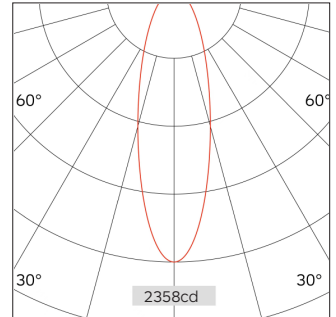

# 51.03511 MINI Recessed Downlight-Fixed

Light Distribution	MINI Recessed Downlight
Colour Temperature	2700/3000/3500/4000K
Colour Rendition Index	CRI 90
Optics	LENS
Beam Angle	20D/24D/37D/51D
Cut Out	35mm
Connected Load	6.2W
Luminous Flux Of The Luminaire	432lm
Luminaire Efficacy	67lm/W
Colour Deviation	SDCM <5
Light Source	LED
LED Type	COB
Dimming Method	Triac/1-10V/ Dali
Cover Material	Aluminum
Body Material	Aluminum
IP Rating	IP20
Housing Colour	Sandy White/ Sandy Black
Weight	0.2Kg
Technical Region	220-240V 50/60Hz

Light Beam Table

H(M)	E(lx)	D(M)
		20°
1.0	2358	0.35
2.0	589	0.71
3.0	262	1.06
4.0	147	1.41
5.0	94	1.76

Application areas: High end residential and retail projects, hotels, museums and galleries.