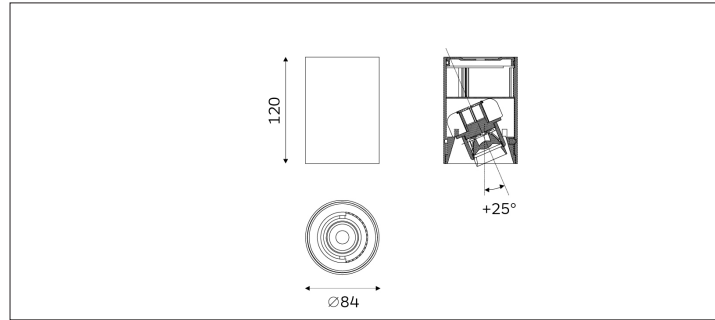

93.08411 Surface Mounted Lighting

Light Distribution	Surface Mounted Lighting
Colour Temperature	2700/3000/3500/4000K
Colour Rendition Index	CRI 90
Optics	LENS
Beam Angle	24D/30D/44D/53D
Installation method	Surface Mounted
Connected Load	14W
Luminous Flux Of The Luminaire	1243lm
Luminaire Efficacy	88lm/W
Colour Deviation	SDCM <5
Light Source	LED
LED Type	COB
Dimming Method	Triac/1-10V/ Dali
Cover Material	Aluminum
Body Material	Aluminum
IP Rating	IP20
Housing Colour	Sandy White/ Sandy Black
Weight	0.68Kg
Technical Region	220-240V 50/60Hz

H(M)	E(lx)	D(M)
		44°
1.0	2123.96	0.8
2.0	530.99	1.6
3.0	236.00	2.41
4.0	132.75	3.21
5.0	84.96	4.01

Mainly used in high-end commercial space (clothing shops, furniture shops and other brand boutiques, car displays, jewelry, star hotels, highend clubs, museums, chain stores, brand sales halls, professional windows, counters and other accent lighting places).