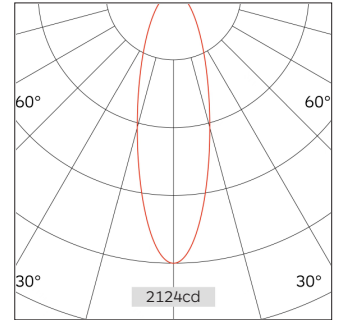

93.08411 Surface Mounted Lighting

Light Distribution	Surface Mounted Lighting
Colour Temperature	2700/3000/3500/4000K
Colour Rendition Index	CRI 90
Optics	LENS
Beam Angle	24D/30D/44D/53D
Installation method	Surface Mounted
Connected Load	14W
Luminous Flux Of The Luminaire	1243lm
Luminaire Efficacy	88lm/W
Colour Deviation	SDCM <5
Light Source	LED
LED Type	COB
Dimming Method	Triac/1-10V/ Dali
Cover Material	Aluminum
Body Material	Aluminum
IP Rating	IP20
Housing Colour	Sandy White/ Sandy Black
Weight	0.68Kg
Technical Region	220-240V 50/60Hz

H(M)	E(lx)	D(M)
		44°
1.0	2123.96	0.8
2.0	530.99	1.6
3.0	236.00	2.41
4.0	132.75	3.21
5.0	84.96	4.01

Mainly used in high-end commercial space (clothing shops, furniture shops and other brand boutiques, car displays, jewelry, star hotels, highend clubs, museums, chain stores, brand sales halls, professional windows, counters and other accent lighting places).