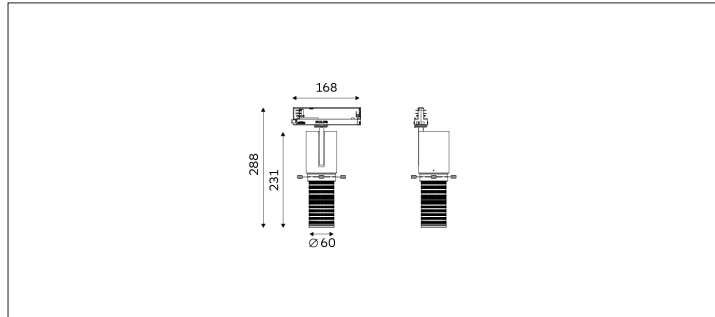

32.07319 ARTAX Contour Track Lighting

Light Distribution	ARTAX Track Lighting
Colour Temperature	2700/3000/3500/4000K
Colour Rendition Index	CRI 90
Optics	LENS
Beam Angle	15D-25D 25D-45D
Track Phases	1 Circuit/ 3 Circuit
Connected Load	20W
Luminous Flux Of The Luminaire	
Luminaire Efficacy	
Colour Deviation	SDCM < 5
Light Source	LED
LED Type	COB
Dimming Method	Triac/1-10V/ Dali
Cover Material	Aluminum
Body Material	Aluminum
IP Rating	IP20
Housing Colour	Matt White/ Matt Black
Weight	1Kg
Technical Region	220-240V 50/60Hz

Light Beam Table		
H(M)	E(lx)	D(M)

Mainly for users who require high quality lighting, such as museums, art galleries, galleries, fashion, office spaces, hotels and clubs, car showrooms, etc.