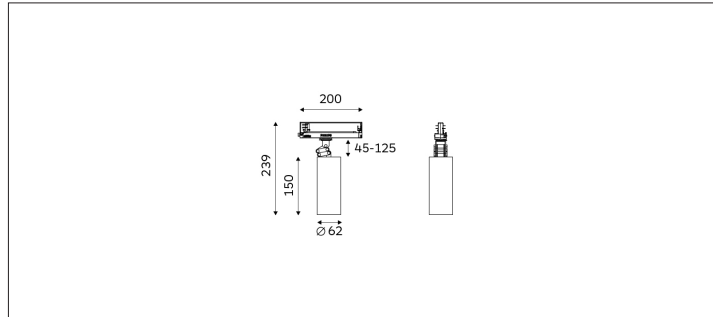

32.06213 Action Track lighting Flexible Chain leg

Connected Load	24W
Colour Temperature	2700/3000/3500/4000K
Colour Rendition Index	CRI 90
Optics	LENS
Beam Angle	19D/25D/40D/52D
Track Phases	1 Circuit/ 3 Circuit
Light Distribution	Flexible Chain Leg
Luminous Flux Of The Luminaire	2753lm
Luminaire Efficacy	113lm/W
Colour Deviation	SDCM <5
Light Source	LED
LED Type	COB
Dimming Method	Triac/1-10V/ Dali
Cover Material	Aluminum
Body Material	Aluminum
IP Rating	IP20
Housing Colour	Sandy White/ Sandy Black
Weight	0.65kg
Technical Region	220-240V 50/60Hz

H(M)	E(lx)	D(M)
		25°
1.0	13276.64	0.45
2.0	3319.16	0.89
3.0	1475.18	1.34
4.0	829.79	1.79
5.0	531.07	2.23

This series uses our patented fixture body, fast heat dissipation, can be small size and higher wattage. There are 3 versions of this series, one piece ordinary model, flexible chain leg, and with gear box model, to meet the needs of different places, flexible chain leg is mainly used for deeper space with blot; with gear box