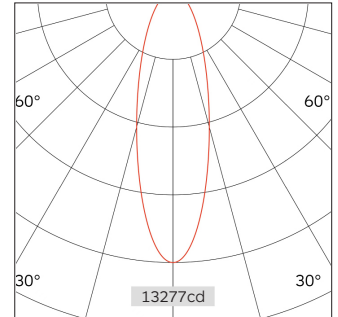

32.06213 Action Track lighting Flexible Chain leg

Connected Load	24W
Colour Temperature	2700/3000/3500/4000K
Colour Rendition Index	CRI 90
Optics	LENS
Beam Angle	19D/25D/40D/52D
Track Phases	1 Circuit/ 3 Circuit
Light Distribution	Flexible Chain Leg
Luminous Flux Of The Luminaire	2753lm
Luminaire Efficacy	113lm/W
Colour Deviation	SDCM <5
Light Source	LED
LED Type	COB
Dimming Method	Triac/1-10V/ Dali
Cover Material	Aluminum
Body Material	Aluminum
IP Rating	IP20
Housing Colour	Sandy White/ Sandy Black
Weight	0.65kg
Technical Region	220-240V 50/60Hz