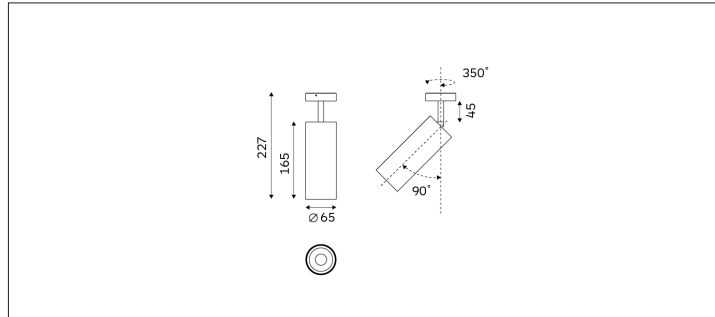

# 93.06511 FOS Surface Mounted Lighting

Light Distribution	Surface Mounted Lighting
Colour Temperature	2700/3000/3500/4000K
Colour Rendition Index	CRI 90
Optics	LENS
Beam Angle	17D/27D/36D/51D
Installation method	Surface Mounted
Connected Load	24W
Luminous Flux Of The Luminaire	2678m
Luminaire Efficacy	111lm/W
Colour Deviation	SDCM <5
Light Source	LED
LED Type	COB
Dimming Method	Triac/1-10V/ Dali
Cover Material	Aluminum
Body Material	Aluminum
IP Rating	IP20
Housing Colour	Sandy White/ Sandy Black
Weight	0.85Kg
Technical Region	220-240V 50/60Hz

H(M)	E(lx)	D(M)
		17°
1.0	22580.22	0.30
2.0	5645.06	0.60
3.0	2508.91	0.90
4.0	1411.26	1.20
5.0	903.21	1.50

Application areas: retail, museums, hospitality, residential, offices and lobbies.