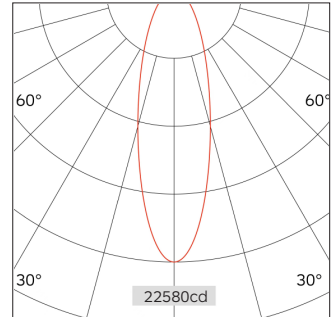

# 93.06511 FOS Surface Mounted Lighting

Light Distribution	Surface Mounted Lighting
Colour Temperature	2700/3000/3500/4000K
Colour Rendition Index	CRI 90
Optics	LENS
Beam Angle	17D/27D/36D/51D
Installation method	Surface Mounted
Connected Load	24W
Luminous Flux Of The Luminaire	2678m
Luminaire Efficacy	111lm/W
Colour Deviation	SDCM <5
Light Source	LED
LED Type	COB
Dimming Method	Triac/1-10V/ Dali
Cover Material	Aluminum
Body Material	Aluminum
IP Rating	IP20
Housing Colour	Sandy White/ Sandy Black
Weight	0.85Kg
Technical Region	220-240V 50/60Hz

H(M)	E(lx)	D(M)
		17°
1.0	22580.22	0.30
2.0	5645.06	0.60
3.0	2508.91	0.90
4.0	1411.26	1.20
5.0	903.21	1.50

Application areas: retail, museums, hospitality, residential, offices and lobbies.