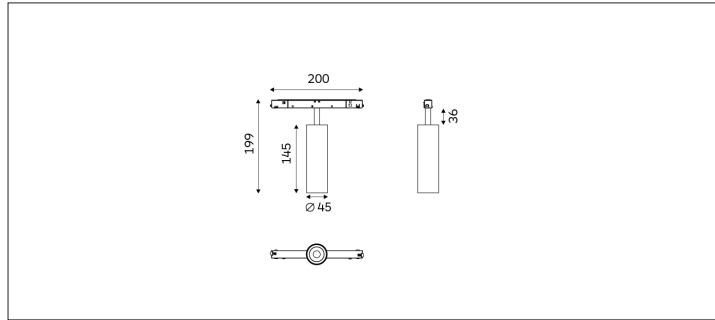

# 62.04536 FOS Track Lighting

Connected Load	15W
Colour Temperature	2700/3000/3500/4000K
Colour Rendition Index	CRI 90
Optics	LENS
Beam Angle	19D/23D/36D/41D
Track	Low Voltage Track
Light Distribution	FOS Track Lighting
Luminous Flux Of The Luminaire	1003lm
Luminaire Efficacy	70lm/W
Colour Deviation	SDCM < 5
Light Source	LED
LED Type	COB
Dimming Method	1-10V/ Dali
Cover Material	Aluminum
Body Material	Aluminum
IP Rating	IP20
Housing Colour	Sandy White/ Sandy Black
Weight	0.5Kg
Technical Region	Input 48V

Light Beam Table

H(M)	E(lx)	D(M)
		23°
1.0	5244	0.42
2.0	1311	0.83
3.0	582	1.25
4.0	327	1.66
5.0	209	2.08

It is an individual solution with a high degree of flexibility. all inserts are mounted completely without tools and held within the profile by a magnetic force. With just one flick of the wrist, you can adjust the inserts as needed at any time to set the scene for your desired object. Application areas: residential, hotel, restaurants, retail and other high-end places.