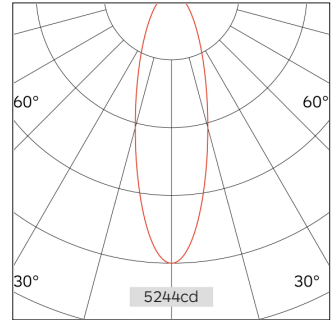

# 62.04536 FOS Track Lighting

Connected Load	15W
Colour Temperature	2700/3000/3500/4000K
Colour Rendition Index	CRI 90
Optics	LENS
Beam Angle	19D/23D/36D/41D
Track	Low Voltage Track
Light Distribution	FOS Track Lighting
Luminous Flux Of The Luminaire	1003lm
Luminaire Efficacy	70lm/W
Colour Deviation	SDCM < 5
Light Source	LED
LED Type	COB
Dimming Method	1-10V/ Dali
Cover Material	Aluminum
Body Material	Aluminum
IP Rating	IP20
Housing Colour	Sandy White/ Sandy Black
Weight	0.5Kg
Technical Region	Input 48V

Light Beam Table

H(M)	E(lx)	D(M)
		23°
1.0	5244	0.42
2.0	1311	0.83
3.0	582	1.25
4.0	327	1.66
5.0	209	2.08

It is an individual solution with a high degree of flexibility. all inserts are mounted completely without tools and held within the profile by a magnetic force. With just one flick of the wrist, you can adjust the inserts as needed at any time to set the scene for your desired object. Application areas: residential, hotel, restaurants, retail and other high-end places.