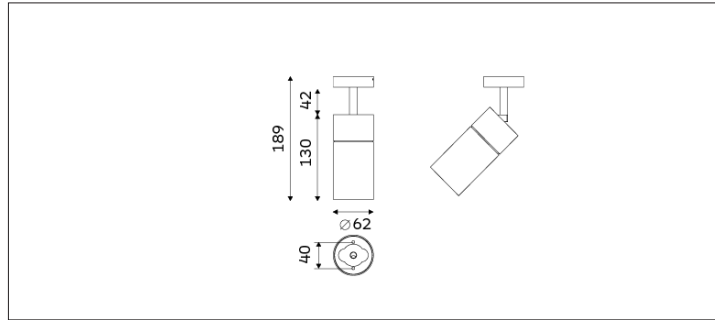

93.06213 EMMA Surface Mounted Lighting

Light Distribution	Surface Mounted Lighting
Colour Temperature	2700/3000/3500/4000K
Colour Rendition Index	CRI 90
Optics	LENS
Beam Angle	18D/27D/38D/54D
Installation method	Surface Mounted
Connected Load	14W
Luminous Flux Of The Luminaire	1627lm
Luminaire Efficacy	116lm/W
Colour Deviation	SDCM <5
Light Source	LED
LED Type	COB
Dimming Method	Triac/1-10V/ Dali
Cover Material	Aluminum
Body Material	Aluminum
IP Rating	IP20
Housing Colour	Sandy White/ Sandy Black
Weight	0.5Kg
Technical Region	220-240V 50/60Hz

H(M)	E(lx)	D(M)
		27°
1.0	6806.48	0.48
2.0	1701.62	0.97
3.0	756.28	1.45
4.0	425.40	1.94
5.0	272.26	2.42

Application areas: retail, museums, hospitality, residential, offices and lobbies.