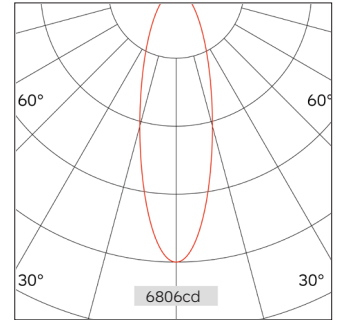

93.06213 EMMA Surface Mounted Lighting

Light Distribution	Surface Mounted Lighting
Colour Temperature	2700/3000/3500/4000K
Colour Rendition Index	CRI 90
Optics	LENS
Beam Angle	18D/27D/38D/54D
Installation method	Surface Mounted
Connected Load	14W
Luminous Flux Of The Luminaire	1627lm
Luminaire Efficacy	116lm/W
Colour Deviation	SDCM <5
Light Source	LED
LED Type	COB
Dimming Method	Triac/1-10V/ Dali
Cover Material	Aluminum
Body Material	Aluminum
IP Rating	IP20
Housing Colour	Sandy White/ Sandy Black
Weight	0.5Kg
Technical Region	220-240V 50/60Hz

H(M)	E(lx)	D(M)
		27°
1.0	6806.48	0.48
2.0	1701.62	0.97
3.0	756.28	1.45
4.0	425.40	1.94
5.0	272.26	2.42

Application areas: retail, museums, hospitality, residential, offices and lobbies.