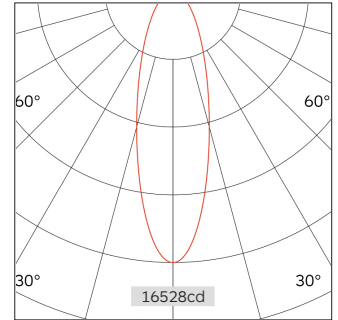

51.07519 SLIM FIXED RECESSED DOWNLIGHT

Light Distribution	Slim Recessed Downlight
Colour Temperature	2700/3000/3500/4000K
Colour Rendition Index	CRI 90
Optics	LENS
Beam Angle	21D/31D/40D/50D
Cut out	75mm
Connected Load	32W
Luminous Flux Of The Luminaire	3421lm
Luminaire Efficacy	106lm/W
Colour Deviation	SDCM <5
Light Source	LED
LED Type	COB
Dimming Method	Triac/1-10V/ Dali
Cover Material	Aluminum
Body Material	Aluminum
IP Rating	IP20
Housing Colour	Sandy White/ Sandy Black
Weight	0.65Kg
Technical Region	220-240V 50/60Hz

H(M)	E(lx)	D(M)
		21°
1.0	16528	0.38
2.0	4132	0.76
3.0	1836	1.15
4.0	1033	1.53
5.0	661	1.91

Small sizes but can be high power.
Have fixed and adjustable 2 versions, each version have 4 sizes and 4 power for selected, can almost meet all the requirements.
With anti-glare reflector, created a comfortable environment.