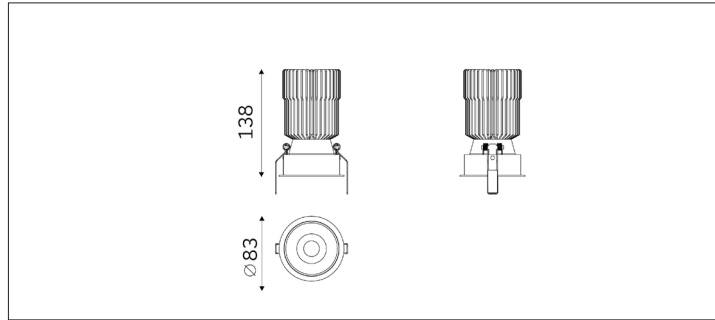

51.07519 SLIM FIXED RECESSED DOWNLIGHT

Light Distribution	Slim Recessed Downlight
Colour Temperature	2700/3000/3500/4000K
Colour Rendition Index	CRI 90
Optics	LENS
Beam Angle	21D/31D/40D/50D
Cut out	75mm
Connected Load	32W
Luminous Flux Of The Luminaire	3421lm
Luminaire Efficacy	106lm/W
Colour Deviation	SDCM <5
Light Source	LED
LED Type	COB
Dimming Method	Triac/1-10V/ Dali
Cover Material	Aluminum
Body Material	Aluminum
IP Rating	IP20
Housing Colour	Sandy White/ Sandy Black
Weight	0.65Kg
Technical Region	220-240V 50/60Hz

H(M)	E(lx)	D(M)
		21°
1.0	16528	0.38
2.0	4132	0.76
3.0	1836	1.15
4.0	1033	1.53
5.0	661	1.91

Small sizes but can be high power.
Have fixed and adjustable 2 versions, each version have 4 sizes and 4 power for selected, can almost meet all the requirements.
With anti-glare reflector, created a comfortable environment.