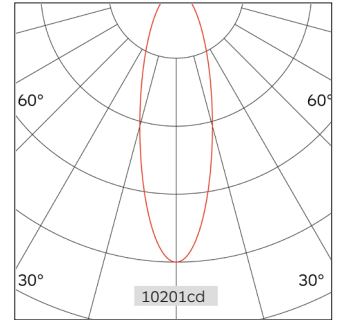

# 32.05525 FOS Track Lighting

Light Distribution	FOS Track Lighting
Colour Temperature	2700/3000/3500/4000K
Colour Rendition Index	CRI 90
Optics	LENS
Beam Angle	20D/32D/41D/49D
Track Phases	1 Circuit/ 3 Circuit
Connected Load	16W
Luminous Flux Of The Luminaire	1871lm
Luminaire Efficacy	117lm/W
Colour Deviation	SDCM <5
Light Source	LED
LED Type	COB
Dimming Method	Triac/1-10V/ Dali
Cover Material	Aluminum
Body Material	Aluminum
IP Rating	IP20
Housing Colour	Sandy White/ Sandy Black
Weight	0.6Kg
Technical Region	220-240V 50/60Hz

Light Beam Table

H(M)	E(lx)	D(M)
		20°
1.0	10201	0.36
2.0	2550	0.72
3.0	1133	1.08
4.0	637	1.45
5.0	408	1.81

Application areas: retail, museums, hospitality, residential, offices and lobbies.