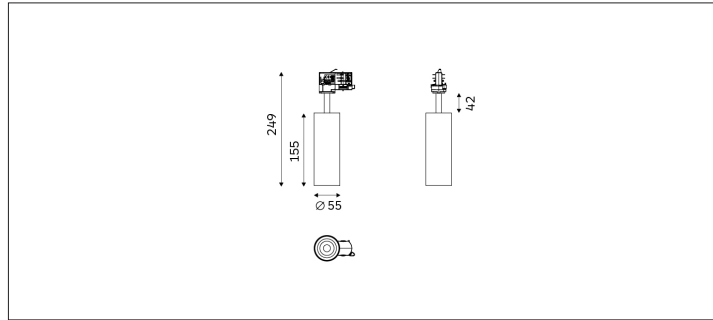

# 32.05525 FOS Track Lighting

Light Distribution	FOS Track Lighting
Colour Temperature	2700/3000/3500/4000K
Colour Rendition Index	CRI 90
Optics	LENS
Beam Angle	20D/32D/41D/49D
Track Phases	1 Circuit/ 3 Circuit
Connected Load	16W
Luminous Flux Of The Luminaire	1871lm
Luminaire Efficacy	117lm/W
Colour Deviation	SDCM <5
Light Source	LED
LED Type	COB
Dimming Method	Triac/1-10V/ Dali
Cover Material	Aluminum
Body Material	Aluminum
IP Rating	IP20
Housing Colour	Sandy White/ Sandy Black
Weight	0.6Kg
Technical Region	220-240V 50/60Hz

Light Beam Table

H(M)	E(lx)	D(M)
		20°
1.0	10201	0.36
2.0	2550	0.72
3.0	1133	1.08
4.0	637	1.45
5.0	408	1.81

Application areas: retail, museums, hospitality, residential, offices and lobbies.